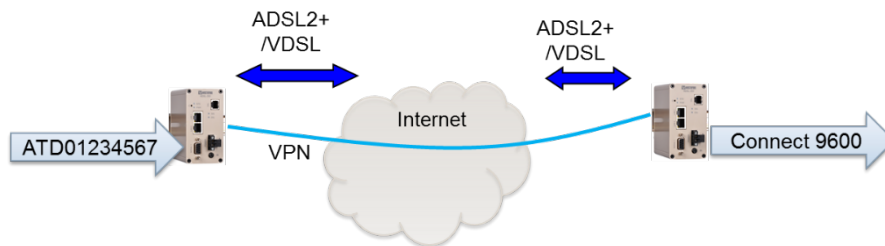

## IloT alternative to Analogue Dial up modems

Secure broadband IloT connectivity

- 10000+ times the bandwidth of an analogue dialup line
- Simple migration path from serial ATD dialup to ADT over IP
- Secure communications over the internet

The telecoms providers worldwide are changing the core networks from dedicated telecoms systems to voice over IP. The new voice over IP system is not adapted for carrying modem signals and there can be issues with modems not making connections or taking making a connection. This is presenting the industrial users of modems with a problem. The alternative to the legacy dialup modem is to use broadband connectivity such as ADSL or VDSL2 connected to the internet in the same way we connect our homes to the internet. The BRD-355 from Westermo is an industrial equivalent of the domestic broadband router. However, the BRD-355 has been designed to cope with harsh environments found in many industrial applications. Having a robust piece of hardware is only part of the story we still need to be able to pass data between sites in a secure and reliable way. VPN (Virtual Private Network) technology provides a 21<sup>st</sup> century IloT equivalent to the traditional telephone line but offering 10000 times the bandwidth, more flexibility and encryption of data. A built in serial port on the BRD-355 emulates the AT Command interface of a modem. The AT command interface converts the old telephone number into an IP address, which connects via the VPN to the receiving router.