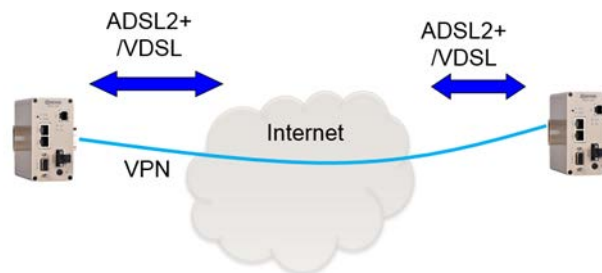

IloT alternative to Analogue and digital leased lines

- Secure broadband IloT connectivity
- 10000+ times the bandwidth of an analogue leased line
- Simple migration path from serial to IP
- Secure communications over the internet

The telecoms providers worldwide are withdrawing support for older leased line technologies such as analogue leased line and older digital circuits. This is presenting the industrial and particularly the utility sectors with a problem. For decades the utility industry has used leased lines to connect SCADA and DCS system to sites spread over large geographic areas. The alternative to the old style leased lines is to use broadband connectivity such as ADSL or VDSL2 connected to the internet in much the same way as we connect our homes to the internet. The BRD-355 from Westermo is an industrial equivalent of the domestic broadband router. However, the BRD-355 has been designed to cope with the harsh environments found in many industrial applications. Having a robust piece of hardware is only part of the story; we still need to be able to pass data between sites in a secure and reliable way. VPN (Virtual Private Network) technology provides a 21st century IloT equivalent to the traditional leased line but offering 10000 times the bandwidth, more flexibility and encryption of data.

For more information visit <http://www.westermo.com>

Industrial ADSL/VDSL Router/Modem BRD-355

- A wide-variety of solutions to common communication issues
- IloT remote access using the internet
- Designed for industrial applications
- Secured resilient and reliable internet access