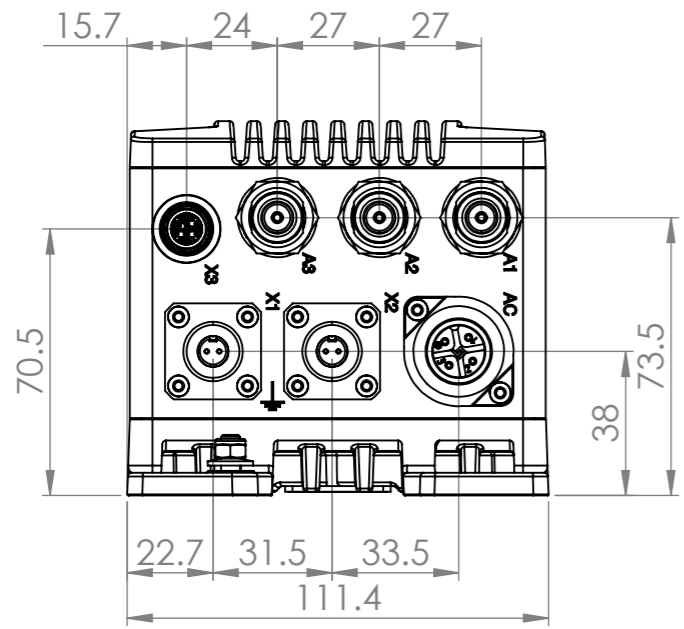

8 7 6 5 4 3 2 1

F
E
D
C
B
A

F
E
D
C
B
A

	MATERIAL: -	FIRST ANGLE	ORIGINAL SIZE	SCALE:1:2	FINISH: -		
			A3				
Unless otherwise specified: - Dimensions are in millimeters							
PRODUCT: Ibex-RT-280							
NAME: Dimensions	PART NO.: 105501	SHEET 1 OF 1					
	REV.	VER.	NAME / DATE	APPROVED / DATE			
	-	01	chrha / 01.09.2020	steha / 01.09.2020			
	-	02	chrha / 31.01.2022	steha / 31.01.2022			

8 7 6 5 4 3 2 1