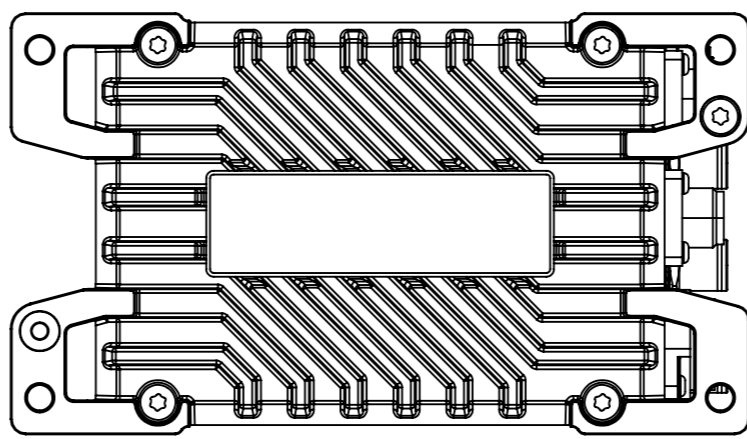

8 7 6 5 4 3 2 1

F
E
D
C
B
A

F
E
D
C
B
A

	MATERIAL: -	FIRST ANGLE	ORIGINAL SIZE	SCALE:1:2	FINISH: -		
			A3				
Unless otherwise specified: - Dimensions are in millimeters							
PRODUCT: Ibex-RT-280							
NAME: Dimensions	PART NO.: 105501	SHEET 1 OF 1					
	REV.	VER.	NAME / DATE	APPROVED / DATE			
	-	01	chrha / 01.09.2020	steha / 01.09.2020			
	-	02	chrha / 31.01.2022	steha / 31.01.2022			