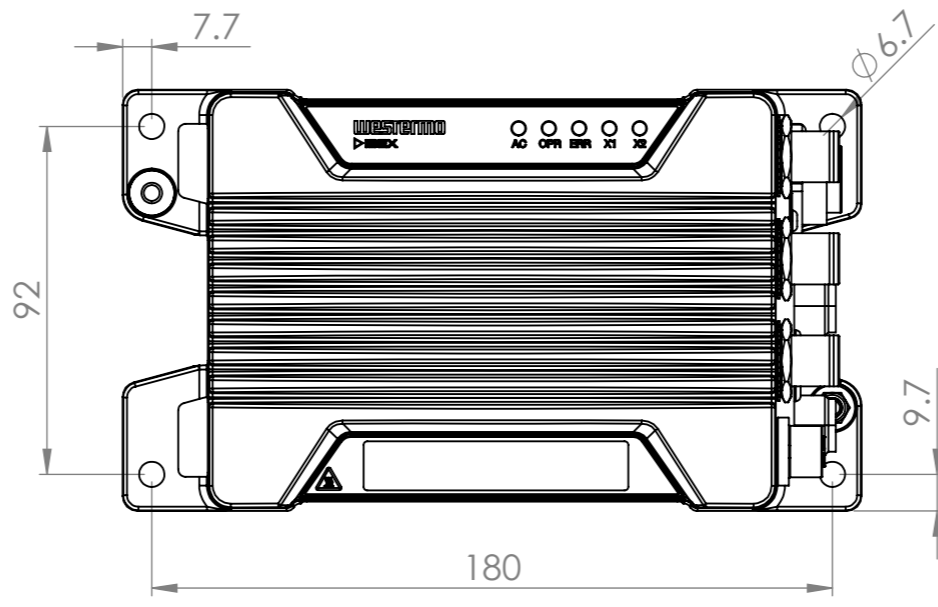

8 7 6 5 4 3 2 1

F
E
D
C
B
A

F
E
D
C
B
A

	MATERIAL: -	FIRST ANGLE	ORIGINAL SIZE	SCALE:1:2	FINISH: -		
			A3				
Unless otherwise specified: - Dimensions are in millimeters							
PRODUCT: Ibex-RT-280							
NAME: Dimensions	PART NO.: 105501	SHEET 1 OF 1					
	REV.	VER.	NAME / DATE	APPROVED / DATE			
	-	01	chrha / 01.09.2020	steha / 01.09.2020			
	-	02	chrha / 31.01.2022	steha / 31.01.2022			