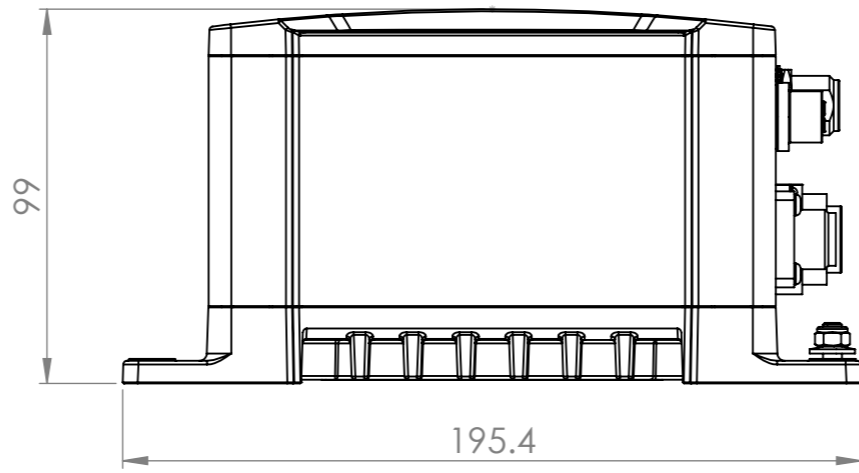

8 7 6 5 4 3 2 1

F
E
D
C
B
A

F
E
D
C
B
A

	MATERIAL: -	FIRST ANGLE	ORIGINAL SIZE	SCALE:1:2	FINISH: -		
			A3				
Unless otherwise specified: - Dimensions are in millimeters							
PRODUCT: Ibex-RT-280							
NAME: Dimensions	PART NO.: 105501	SHEET 1 OF 1					
	REV.	VER.	NAME / DATE	APPROVED / DATE			
	-	01	chrha / 01.09.2020	steha / 01.09.2020			
	-	02	chrha / 31.01.2022	steha / 31.01.2022			