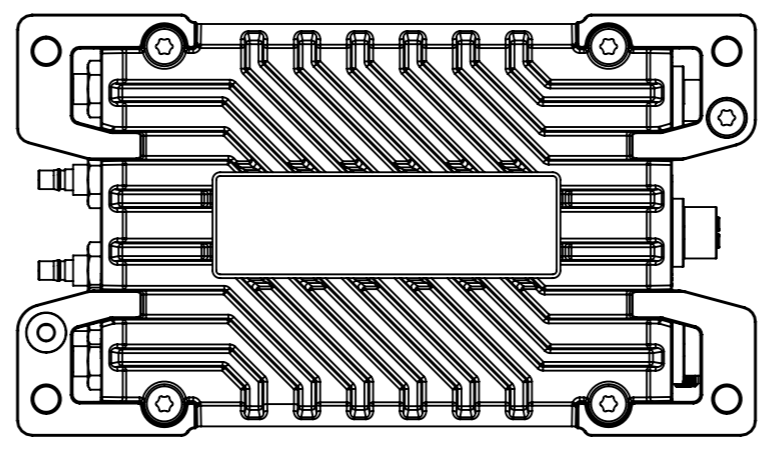

8 7 6 5 4 3 2 1

F

F

E

E

D

D

C

C

B

B

A

A

	MATERIAL: -		FINISH: -	
	FIRST ANGLE	ORIGINAL SIZE	SCALE:1:2	
		A3		
Unless otherwise specified: - Dimensions are in millimeters				
PRODUCT: Ibex-RT-330-5G	PART NO.: N106341	SHEET 1 OF 1	01	1.0 chrha / 11.01.2023 steha / 12.01.2023
NAME: Dimensions			REV. VER.	NAME / DATE APPROVED / DATE