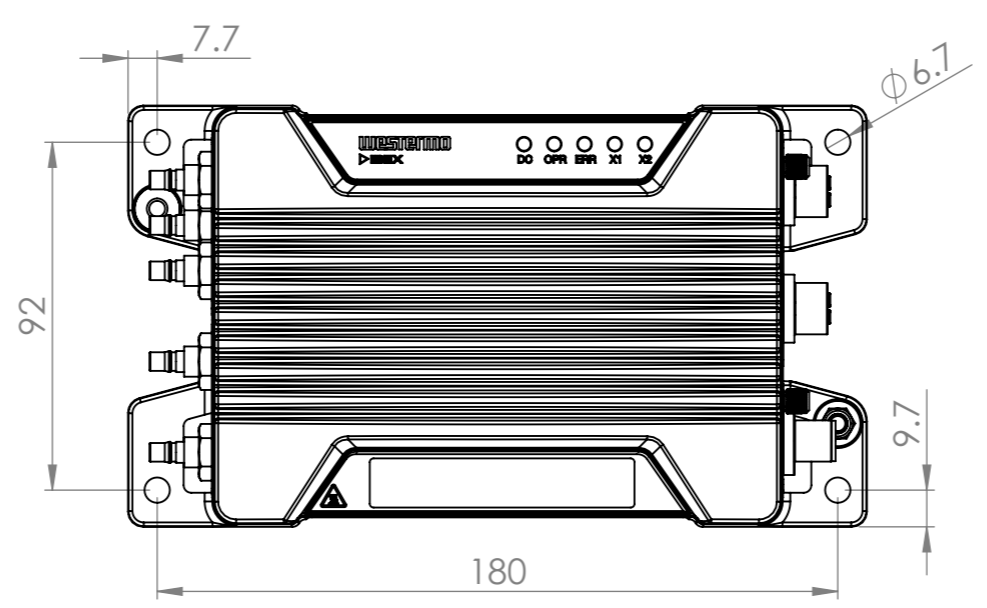

C

B

B

A

A

	MATERIAL: -		FINISH: -	
	FIRST ANGLE	ORIGINAL SIZE	SCALE:1:2	
		A3		
Unless otherwise specified: - Dimensions are in millimeters				
PRODUCT: Ibex-RT-330-5G	PART NO.: N106341	SHEET 1 OF 1	01	1.0 chrha / 11.01.2023 steha / 12.01.2023
NAME: Dimensions			REV. VER.	NAME / DATE APPROVED / DATE