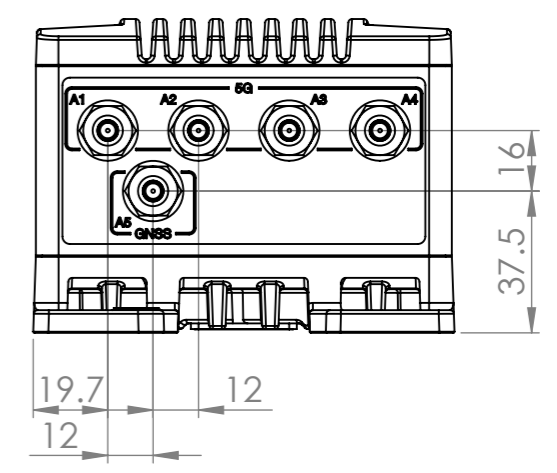

C

B

B

A

A

	MATERIAL: -		FINISH: -	
	FIRST ANGLE	ORIGINAL SIZE	SCALE:1:2	
		A3		
Unless otherwise specified: - Dimensions are in millimeters				
PRODUCT: Ibex-RT-330-5G	PART NO.: N106341	SHEET 1 OF 1	01	1.0 chrha / 11.01.2023 steha / 12.01.2023
NAME: Dimensions			REV. VER.	NAME / DATE APPROVED / DATE