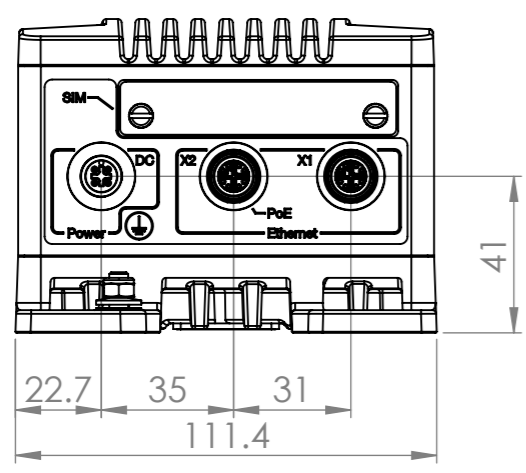

C

B

B

A

A

	MATERIAL: -		FINISH: -	
	FIRST ANGLE	ORIGINAL SIZE	SCALE:1:2	
		A3		
Unless otherwise specified: - Dimensions are in millimeters				
PRODUCT: Ibex-RT-330-5G	PART NO.: N106341	SHEET 1 OF 1	01	1.0 chrha / 11.01.2023 steha / 12.01.2023
NAME: Dimensions			REV. VER.	NAME / DATE APPROVED / DATE