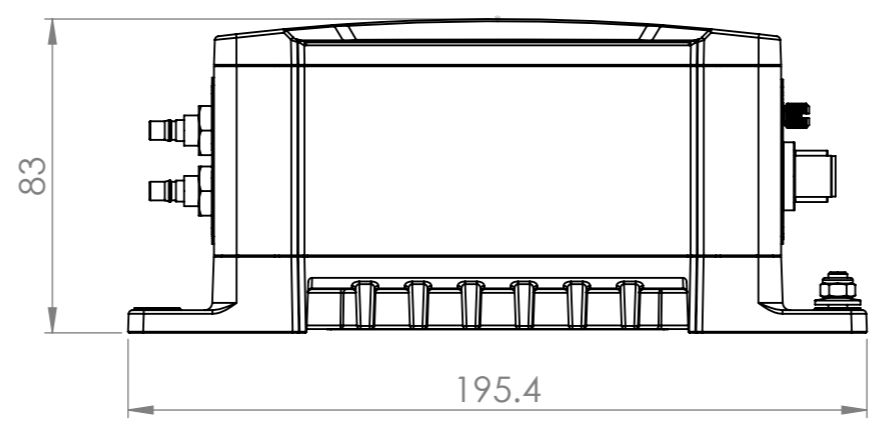

C

B

B

A

A

	MATERIAL: -		FINISH: -	
	FIRST ANGLE	ORIGINAL SIZE	SCALE:1:2	
		A3		
Unless otherwise specified: - Dimensions are in millimeters				
PRODUCT: Ibex-RT-330-5G	PART NO.: N106341	SHEET 1 OF 1	01	1.0 chrha / 11.01.2023 steha / 12.01.2023
NAME: Dimensions			REV. VER.	NAME / DATE APPROVED / DATE