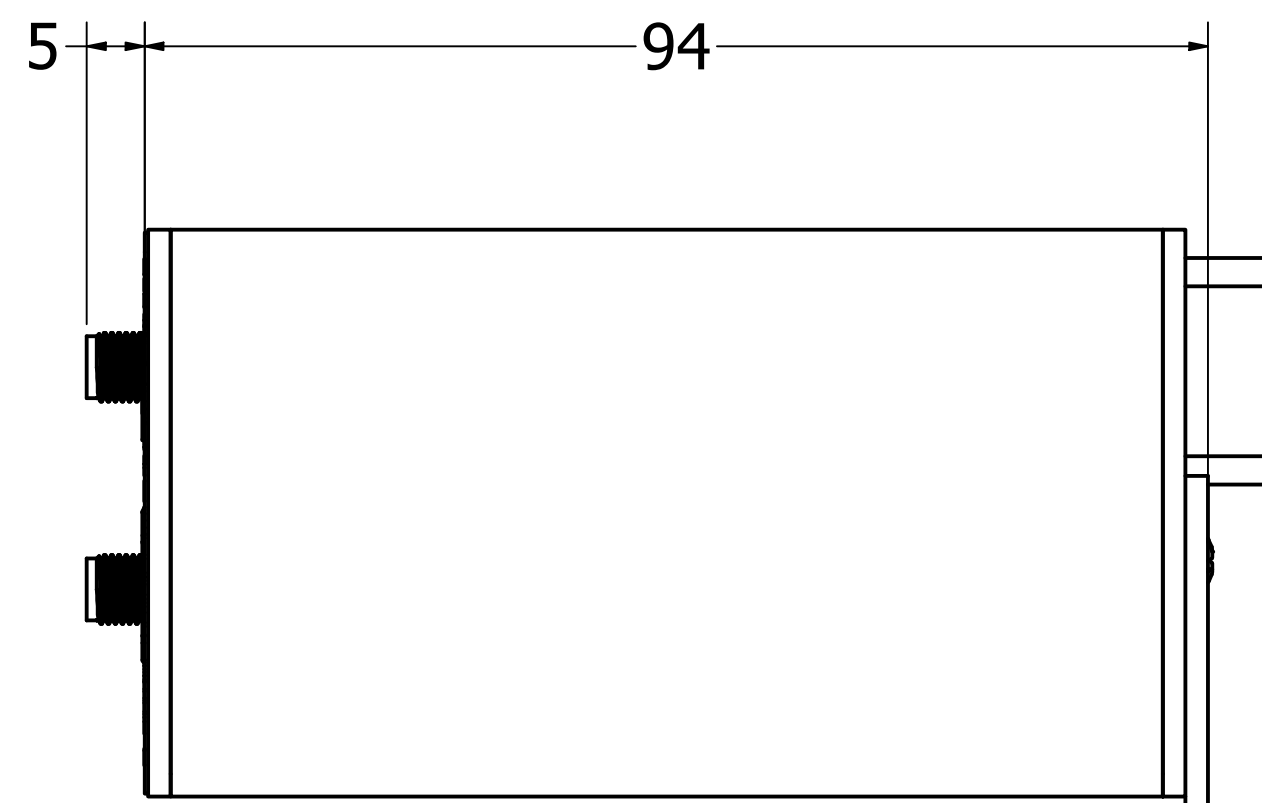

Change Log
 Rev 1, 2023-01-26: First release

Dimensions in millimetres (mm)

DRAWN	DM	26/01/2023	Westermo		
CHECKED			TITLE		
QA			Merlin-4405-T4-LV Dimensional Drawing, 26 January 2023		
MFG					
APPROVED					
			SIZE	DWG NO	REV
			D	Version 1.0, 2023-01-26	1.0
			SCALE	SHEET 1 OF 1	
			1:5		