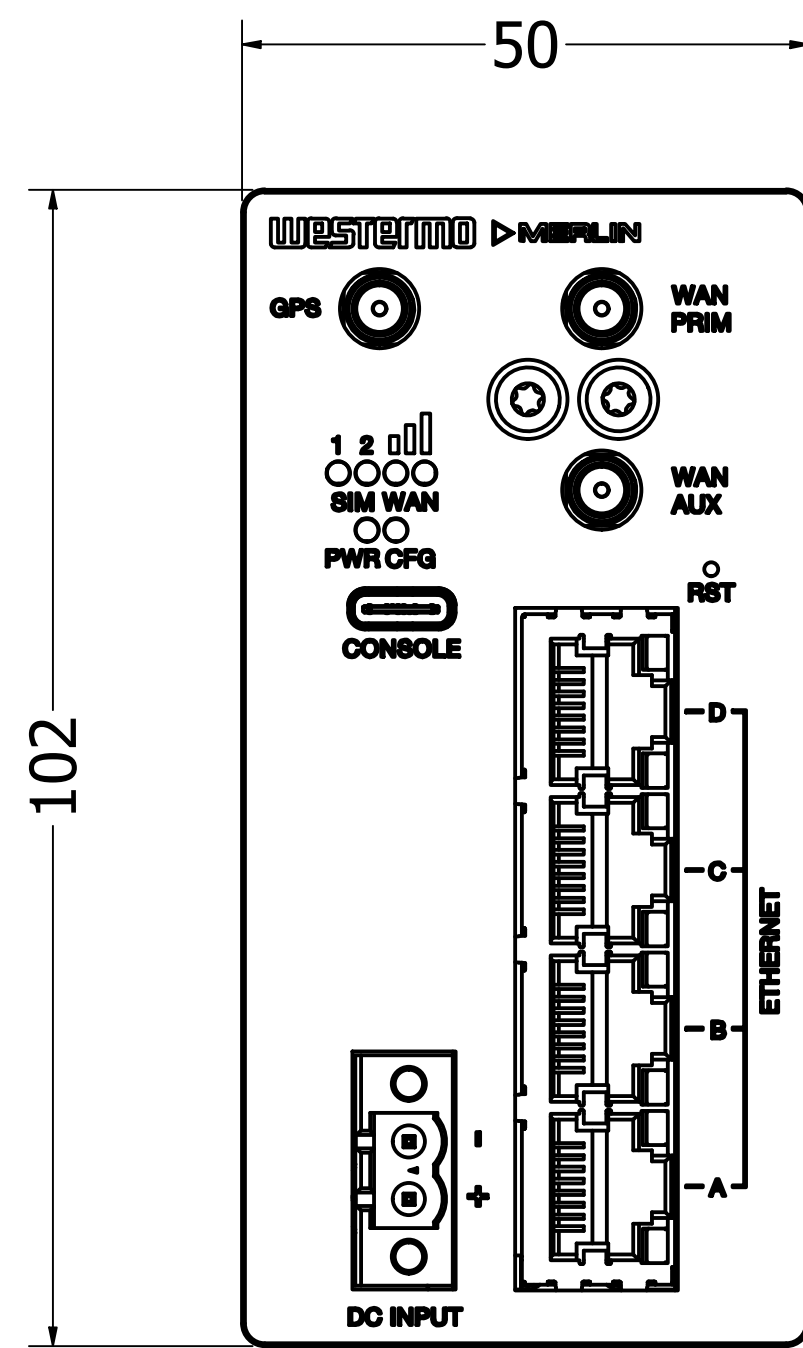

Change Log
 Rev 1, 2023-01-26: First release

Dimensions in millimetres (mm)

DRAWN	DM	26/01/2023	Westermo		
CHECKED			TITLE		
QA			Merlin-4405-T4-LV Dimensional Drawing, 26 January 2023		
MFG					
APPROVED					
			SIZE	DWG NO	REV
			D	Version 1.0, 2023-01-26	1.0
			SCALE	SHEET 1 OF 1	
			1:5		