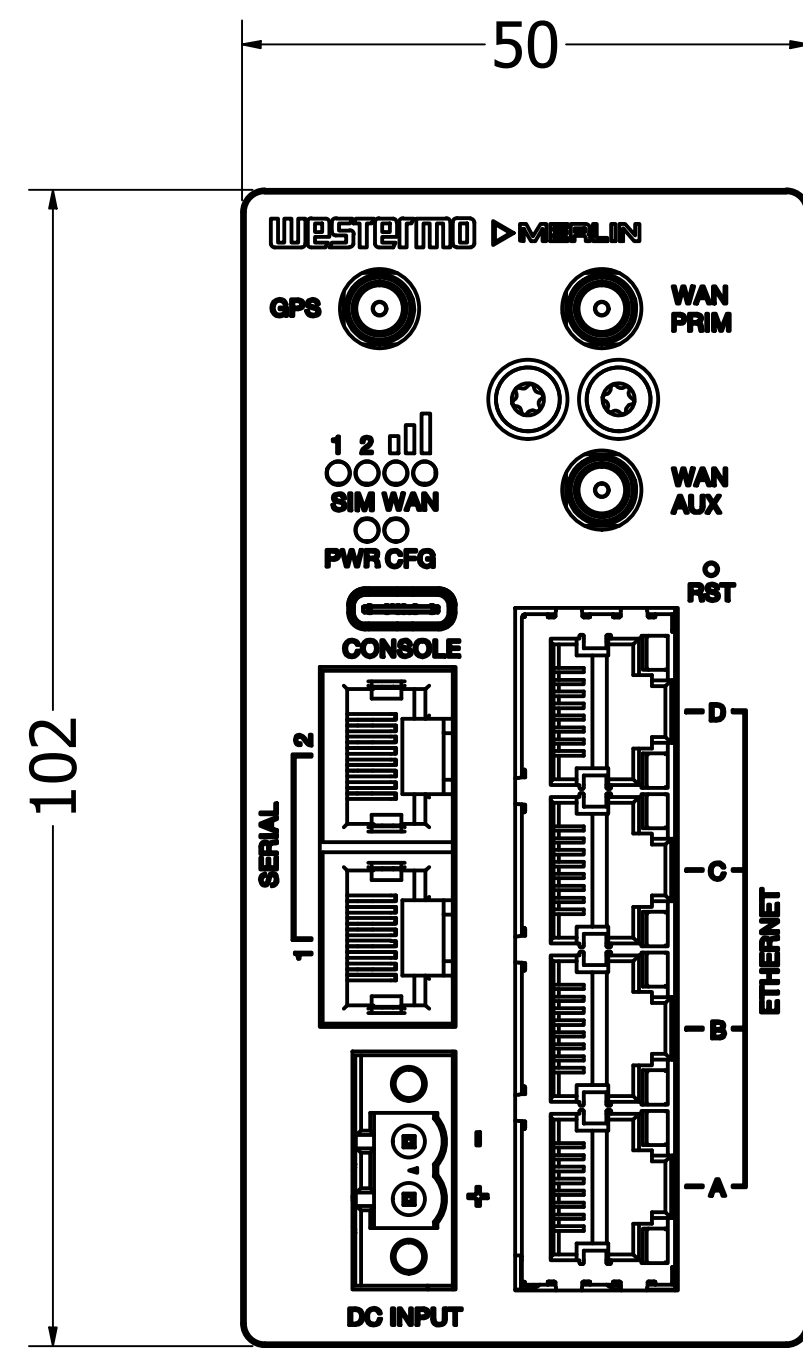

Change Log
 Rev 1, 2022-11-09: First release

Dimensions in millimetres (mm)

DRAWN	DM	09/11/2022	Westermo		
CHECKED			TITLE		
QA			Merlin-4407-T4-S2-LV Dimensional Drawing, 9 November 2022		
MFG					
APPROVED					
			SIZE	DWG NO	REV
			D	Version 1.0, 2022-11-09	1.0
			SCALE	SHEET 1 OF 1	
			1.5 : 1		