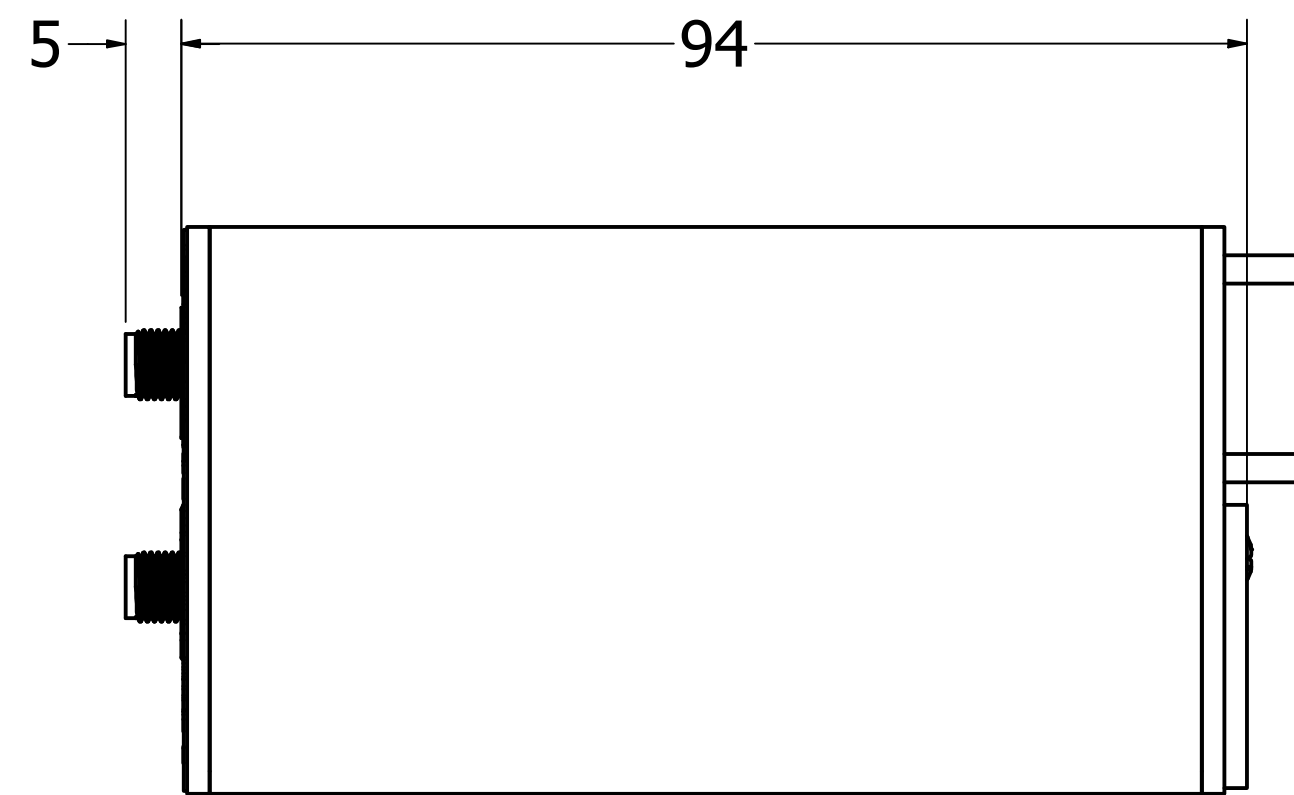

Change Log
 Rev 1, 2022-11-09: First release

Dimensions in millimetres (mm)

DRAWN	DM	09/11/2022	Westermo		
CHECKED			TITLE		
QA			Merlin-4407-T4-S2-LV Dimensional Drawing, 9 November 2022		
MFG					
APPROVED					
			SIZE	DWG NO	REV
			D	Version 1.0, 2022-11-09	1.0
			SCALE	SHEET 1 OF 1	
			1.5 : 1		