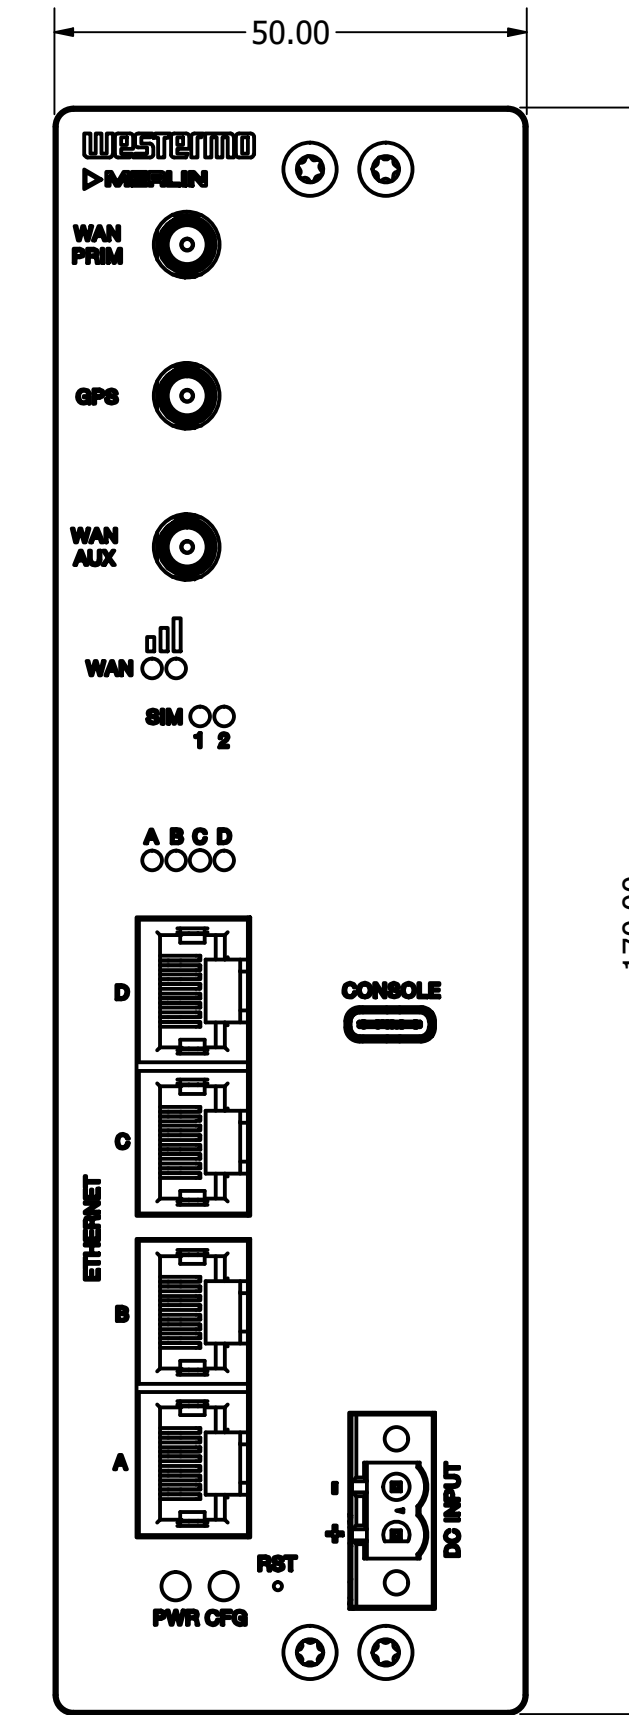

**Change Log**

Rev 1, 2021-05-31: Initial release

Dimensions in millimetres (mm)

DRAWN	DM	31/05/2021	Westermo		
CHECKED			TITLE		
QA			Merlin-4605-T4-LV Dimensional Drawing, 31 May 2021		
MFG			SIZE	DWG NO	REV
APPROVED			D	Version 1.0, 2021-05-31	1.0
			SCALE	1,25 : 1	SHEET 1 OF 1