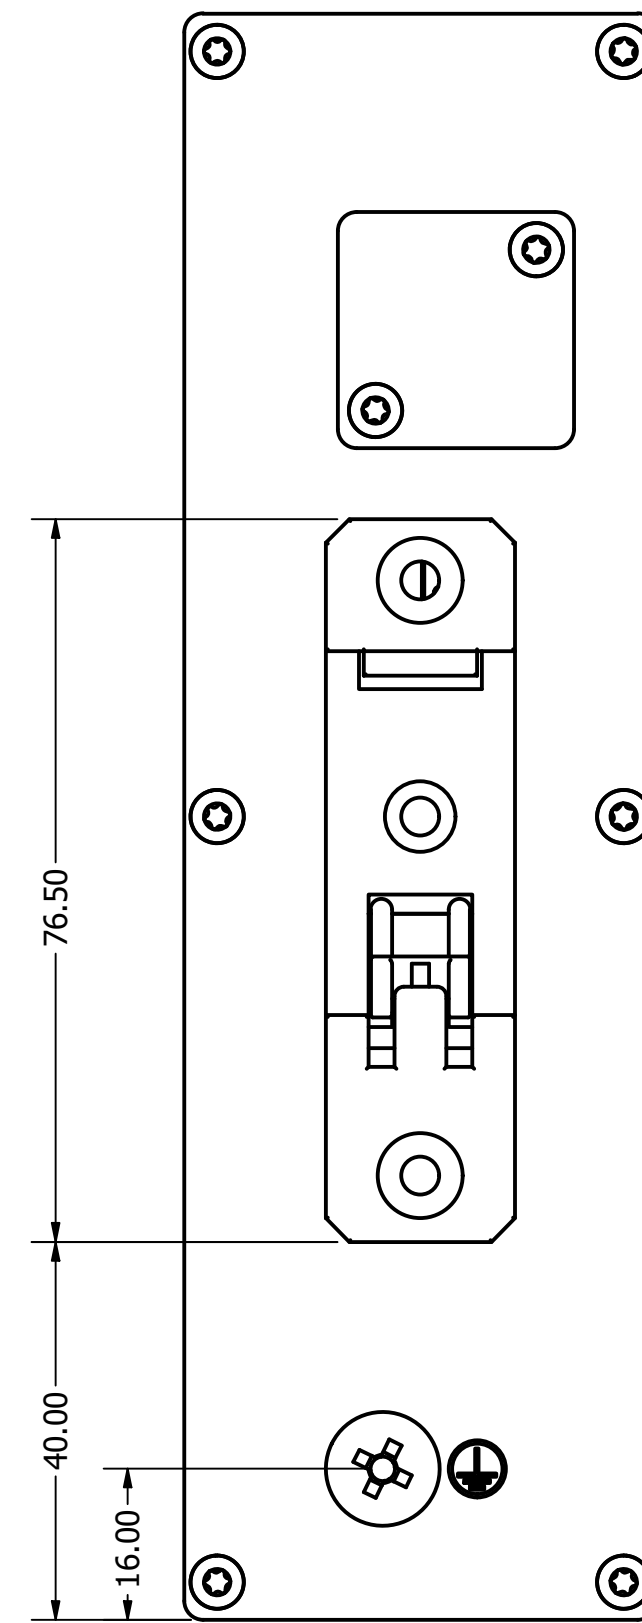

**Change Log**

Rev 1, 2021-05-31: Initial release

Dimensions in millimetres (mm)

DRAWN	DM	31/05/2021	Westermo		
CHECKED			TITLE		
QA			Merlin-4605-T4-LV Dimensional Drawing, 31 May 2021		
MFG			SIZE	DWG NO	REV
APPROVED			D	Version 1.0, 2021-05-31	1.0
			SCALE	1,25 : 1	SHEET 1 OF 1