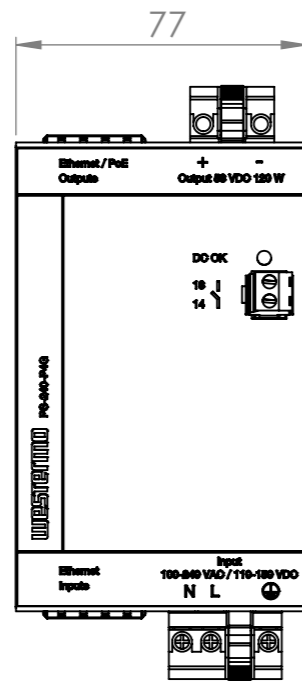

REVISIONS				
Rev	Description	Designer	Approved	Date
01	Created	KTN	KLI	2020-10-16

Material/Notes	Notes	Tolerance ± 1 mm		Scale	Sheet
		Designer	Approved	Date	1:2
Westermo		Denomination		Status	
PS-240-P4G		3125-0100-UD-01		Approved	