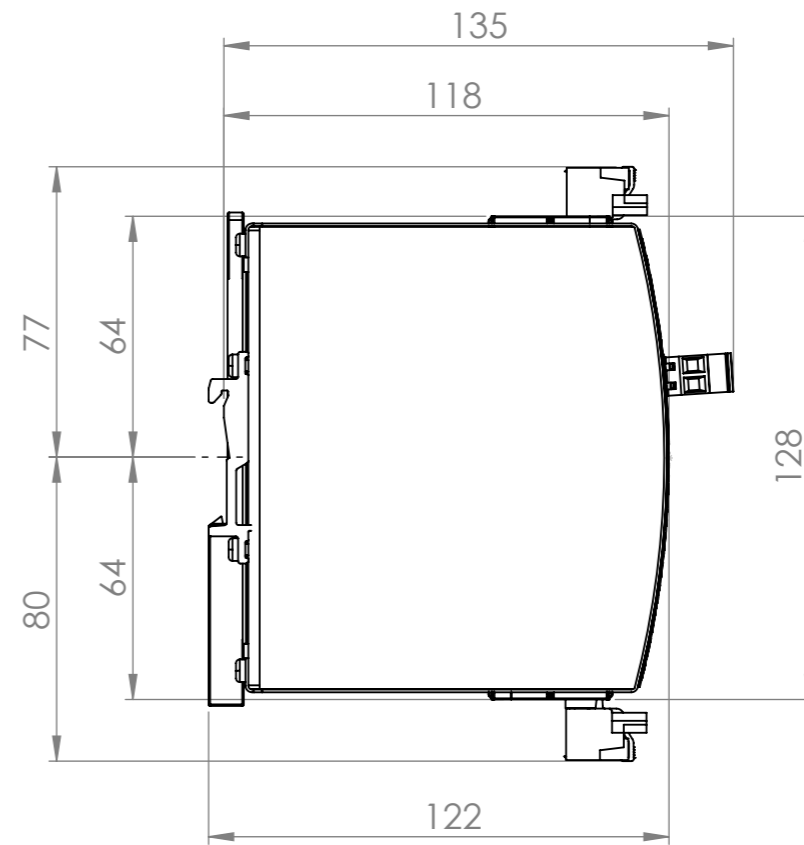

REVISIONS				
Rev	Description	Designer	Approved	Date
01	Created	KTN	KLI	2020-10-16

Material/Notes	Notes	Tolerance ± 1 mm		Scale	Sheet
		Designer	Approved	Date	1:2
Westermo		Denomination		Status	
PS-240-P4G		3125-0100-UD-01		Approved	