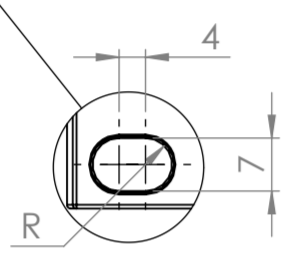

REVISIONS		Designer	Approved	Date
Rev	Description	KTN	KTN	2024-08-06
01	Created			

DETAIL A
SCALE 1 : 1

Grounding screw
M5x10 (T25)
Max torque 3,2 Nm

Label: P/N, Type, Power, MAC, S/N, QR-code

Data matrix:
P/N, S/N, MAC

Units	Material/Notes	Notes	Tolerance	Designer	Approved	Date	Scale	Sheet
mm			±1 mm	KTN	KTN	2024-08-06	1:2	1(1)
		RedFox-5528-F24G-T4G-LV						
Drawing No:		3641-4600-UD-01		Status:		Approved		