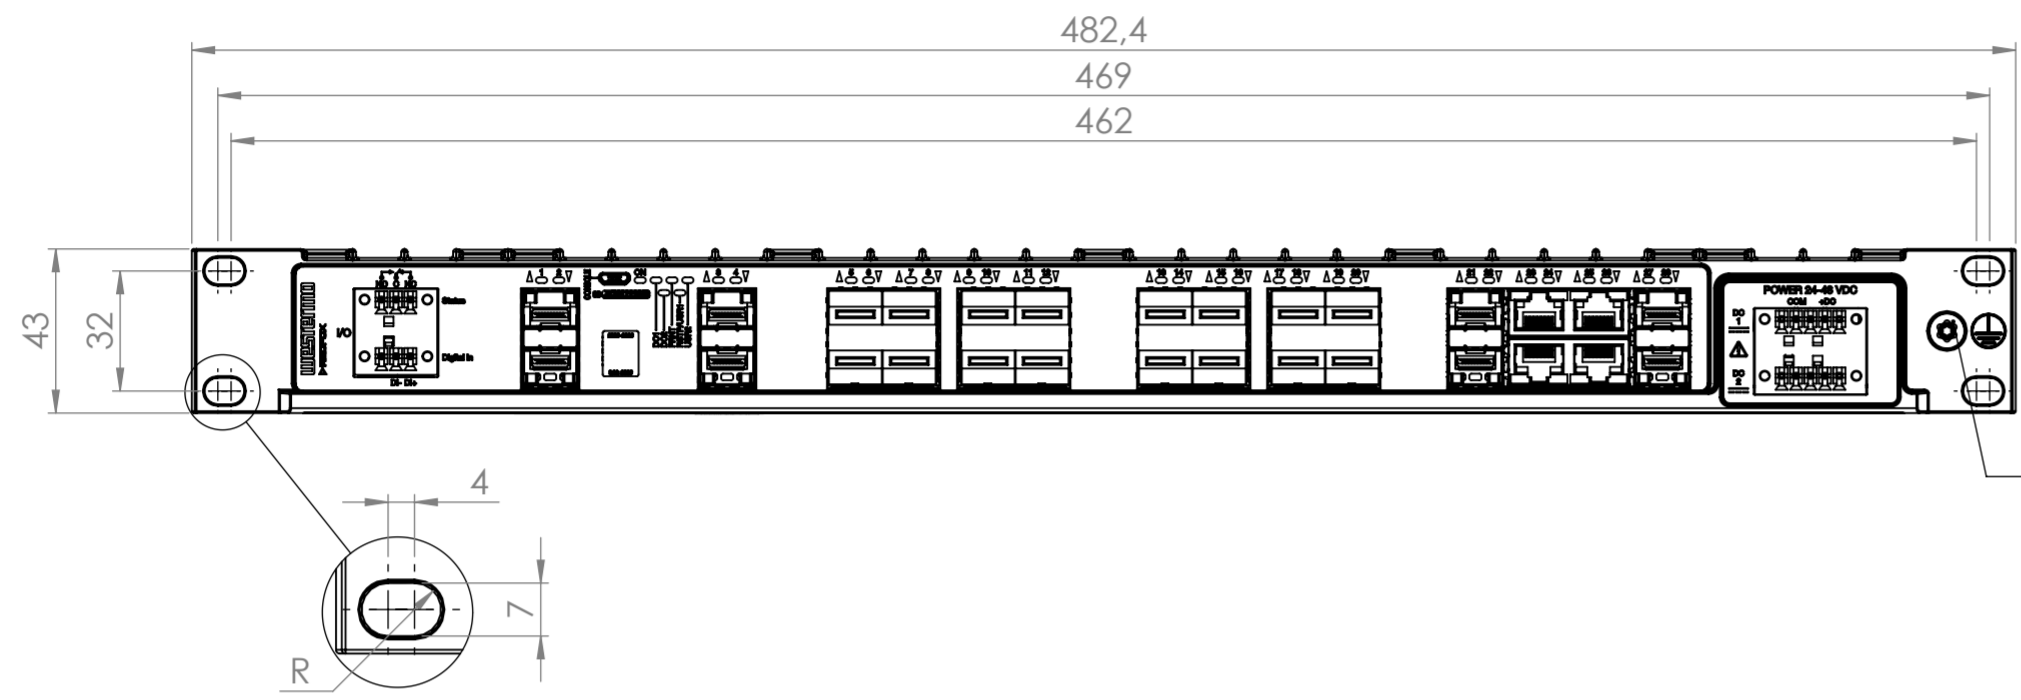

REVISIONS		Designer	Approved	Date
Rev	Description	KTN	KTN	2024-08-06
01	Created			

DETAIL A
SCALE 1 : 1

Grounding screw
M5x10 (T25)
Max torque 3,2 Nm

Label: P/N, Type, Power, MAC, S/N, QR-code

Data matrix:
P/N, S/N, MAC

Units	Material/Notes	Notes	Tolerance	Designer	Approved	Date	Scale	Sheet
mm			±1 mm	KTN	KTN	2024-08-06	1:2	1(1)
		RedFox-5528-F24G-T4G-LV						
Drawing No:		3641-4600-UD-01		Status:		Approved		