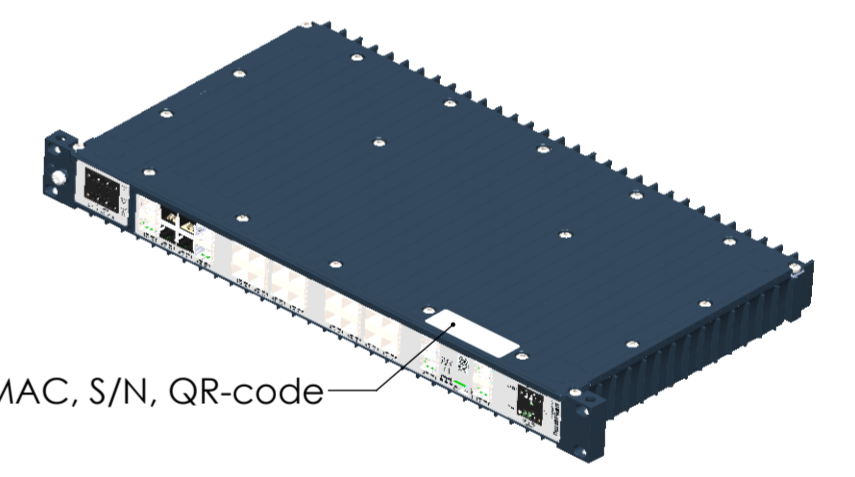

REVISIONS		Designer	Approved	Date
Rev	Description	KTN	KTN	2024-08-06
01	Created			

DETAIL A
SCALE 1 : 1

Grounding screw
M5x10 (T25)
Max torque 3,2 Nm

Label: P/N, Type, Power, MAC, S/N, QR-code

Data matrix:
P/N, S/N, MAC

Units	Material/Notes	Notes	Tolerance	Designer	Approved	Date	Scale	Sheet
mm			±1 mm	KTN	KTN	2024-08-06	1:2	1(1)
		RedFox-5528-F24G-T4G-LV						
Drawing No:		3641-4600-UD-01		Status:		Approved		