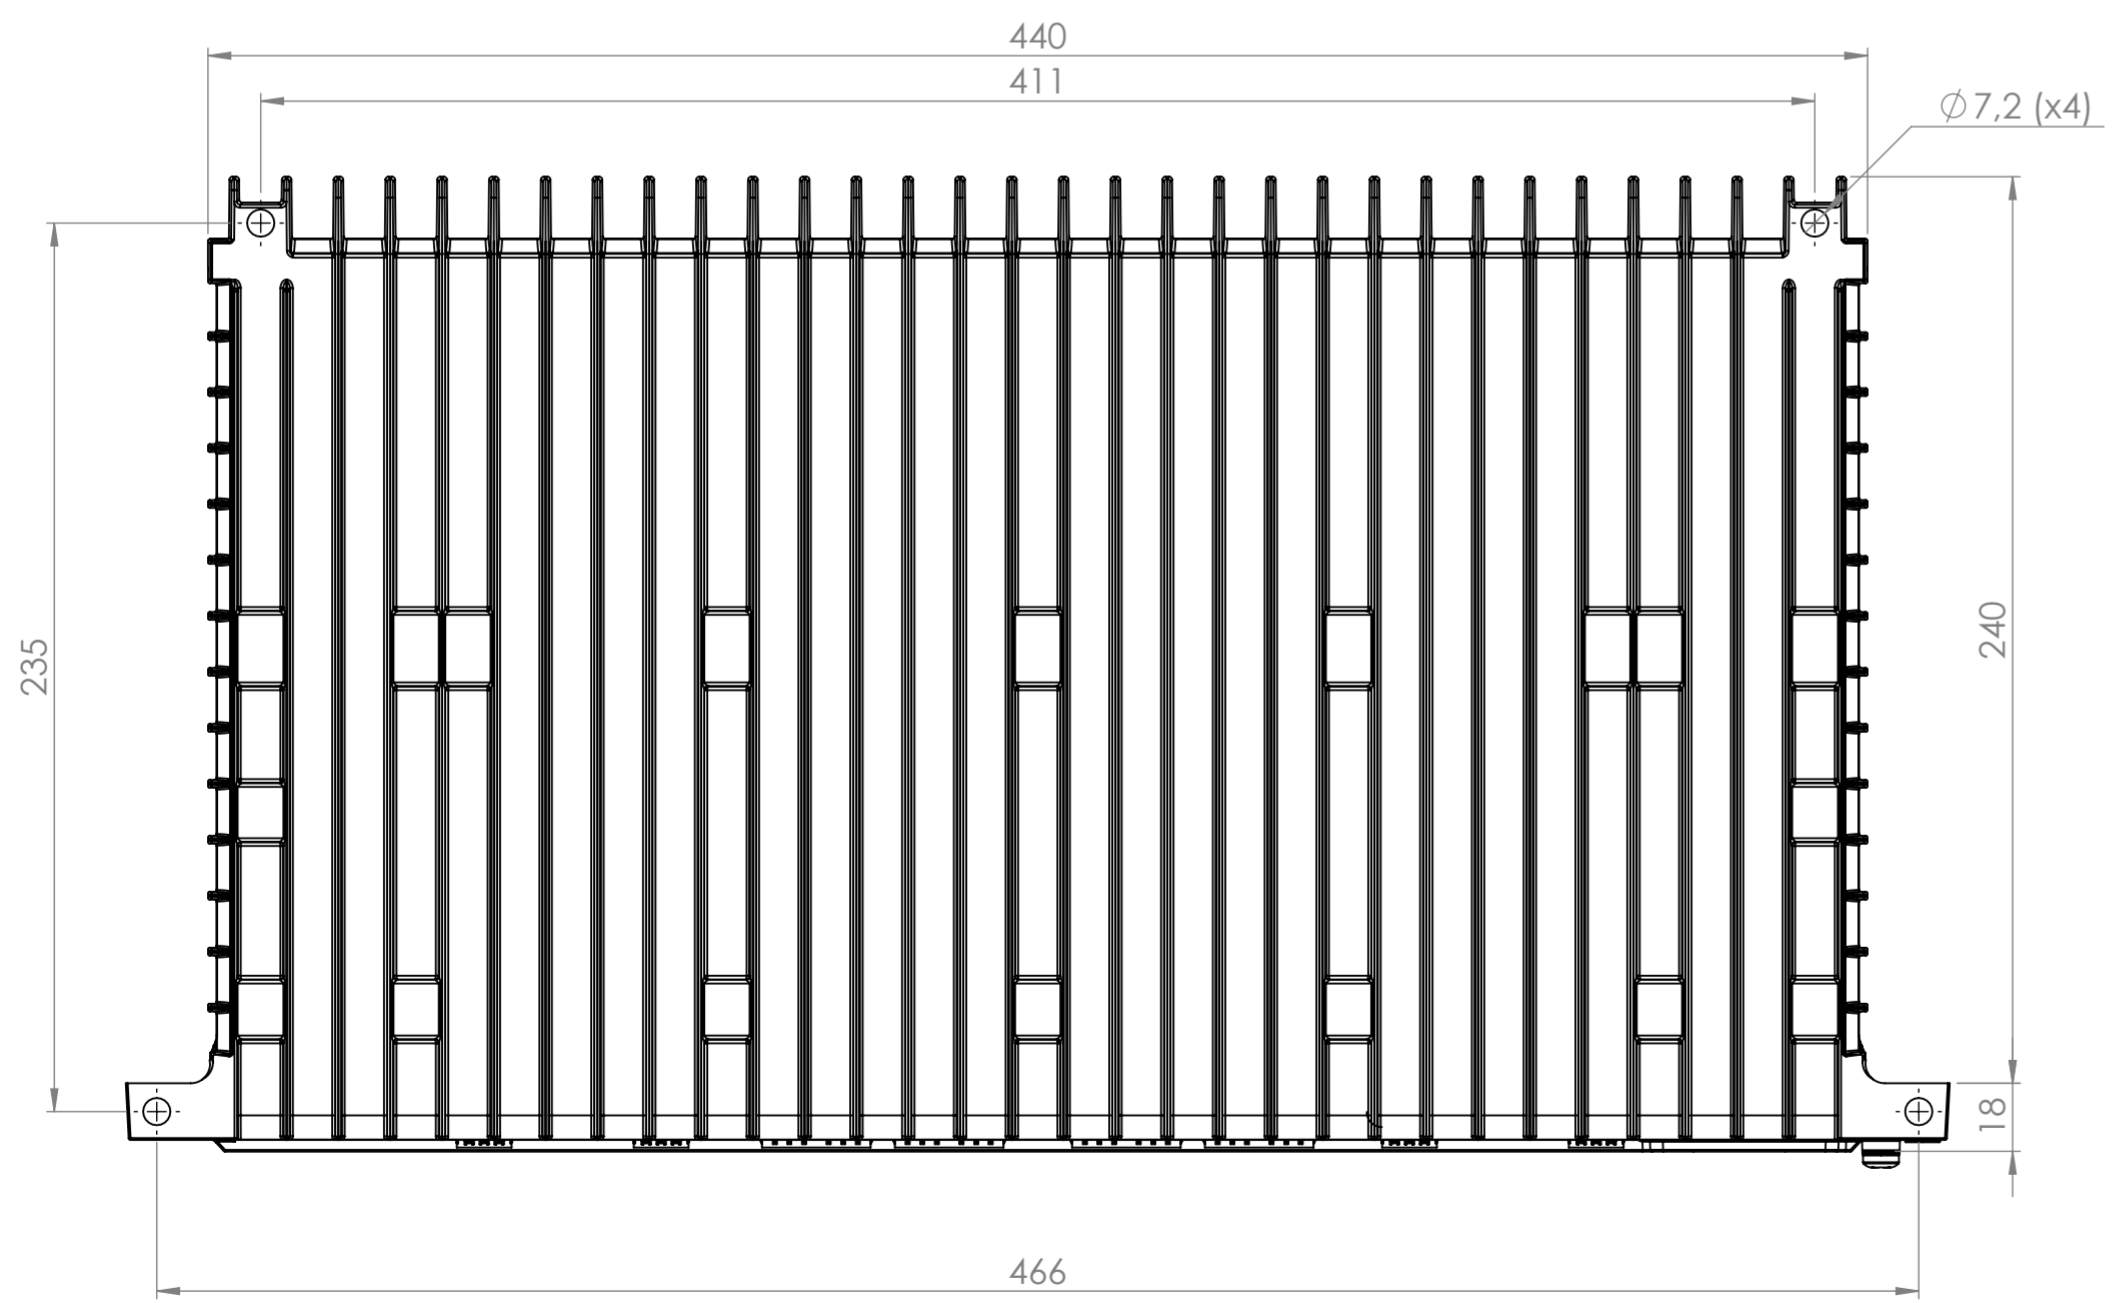

REVISIONS		Designer	Approved	Date
Rev	Description	KTN	KTN	2024-08-06
01	Created			

DETAIL A
SCALE 1 : 1

Grounding screw
M5x10 (T25)
Max torque 3,2 Nm

Label: P/N, Type, Power, MAC, S/N, QR-code

Data matrix:
P/N, S/N, MAC

Units	Material/Notes	Notes	Tolerance	Designer	Approved	Date	Scale	Sheet
mm			±1 mm	KTN	KTN	2024-08-06	1:2	1(1)
		RedFox-5528-F24G-T4G-LV						
Drawing No:		3641-4600-UD-01		Status:		Approved		