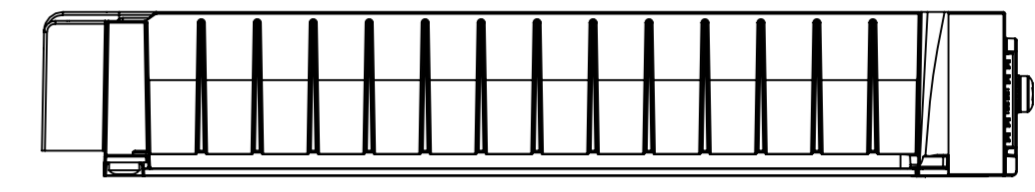

REVISIONS		Designer	Approved	Date
Rev	Description	KTN	KTN	2024-08-06
01	Created			

DETAIL A
SCALE 1 : 1

Grounding screw
M5x10 (T25)
Max torque 3,2 Nm

Label: P/N, Type, Power, MAC, S/N, QR-code

Data matrix:
P/N, S/N, MAC

Units	Material/Notes	Notes	Tolerance	Designer	Approved	Date	Scale	Sheet
mm			±1 mm	KTN	KTN	2024-08-06	1:2	1(1)
		RedFox-5528-F24G-T4G-LV						
Drawing No:		3641-4600-UD-01		Status:		Approved		