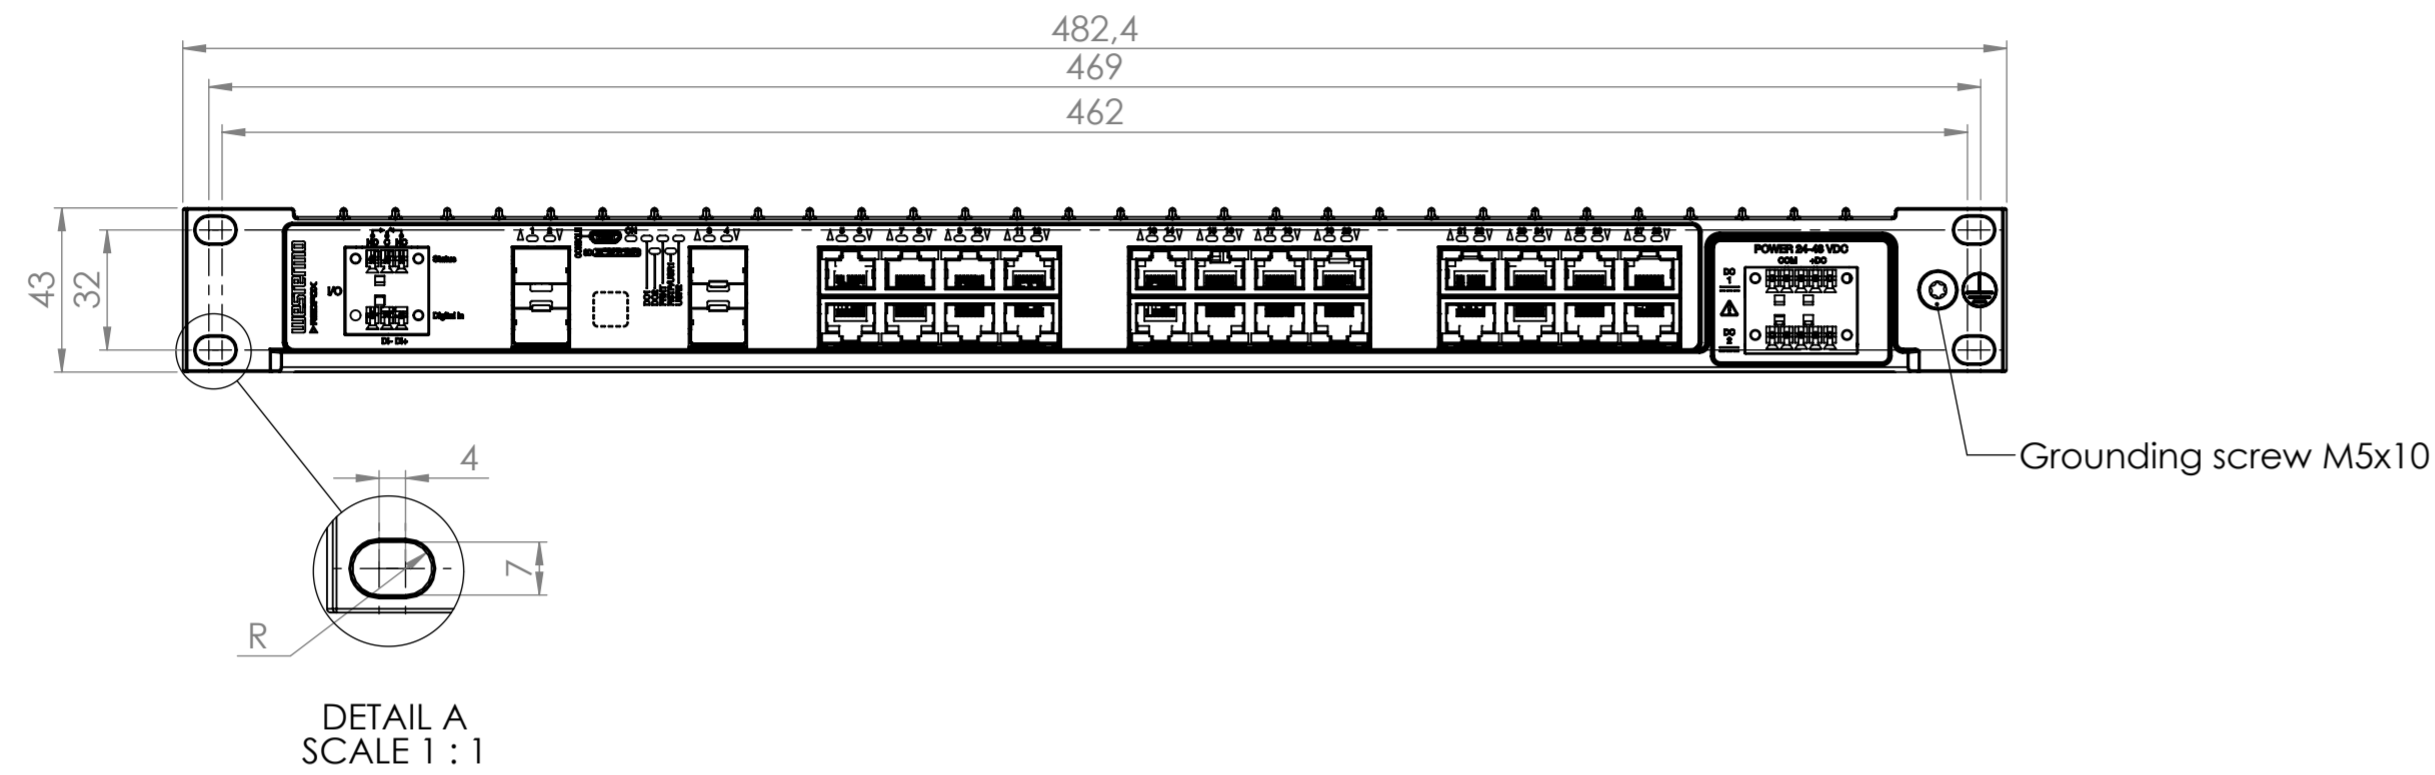

| REVISIONS | | | | |
|-----------|--|----------|----------|------------|
| Rev | Description | Designer | Approved | Date |
| 03 | Frontpanel changed | KTN | KU | 2020-04-24 |
| 04 | Color changed to Steel Blue and product has been updated | ODB | KU | 2020-04-24 |

| Material/Notes | | Notes | | Tolerance ±1 mm | |
|-----------------------------|-----|-------------------------|------------------|-----------------|-------|
| Westermo | | RedFox-5528-F4G-T24G-LV | | Designer | Sheet |
| KTN | KLI | 2020-04-24 | 1:2 | 1(1) | |
| Drawing No: 3641-4510-UD-04 | | | Status: Approved | | |