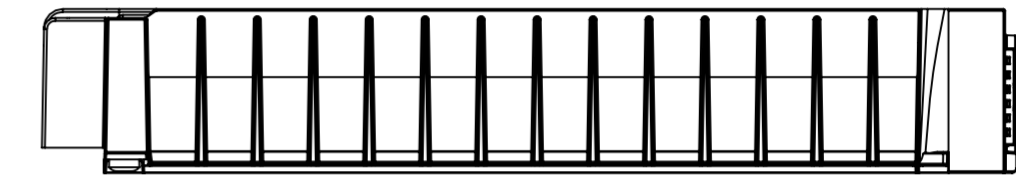

| REVISIONS | | | | |
|-----------|--|----------|----------|------------|
| Rev | Description | Designer | Approved | Date |
| 03 | Frontpanel changed | KTN | KU | 2020-04-24 |
| 04 | Color changed to Steel Blue and product has been updated | ODB | KU | 2020-04-24 |

| Material/Notes | | Notes | | Tolerance ±1 mm | |
|-----------------------------|-----|-------------------------|------------------|-----------------|-------|
| Westermo | | RedFox-5528-F4G-T24G-LV | | Designer | Sheet |
| KTN | KLI | 2020-04-24 | 1:2 | 1(1) | |
| Drawing No: 3641-4510-UD-04 | | | Status: Approved | | |