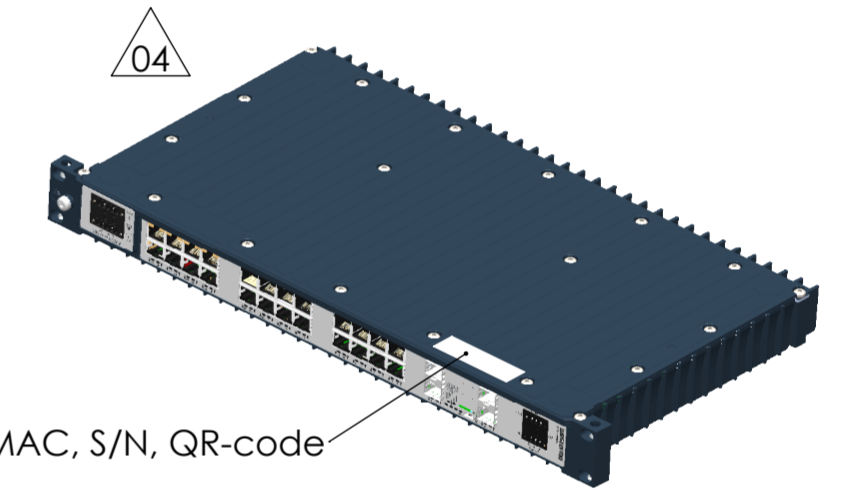

| REVISIONS | | | | |
|-----------|--|----------|----------|------------|
| Rev | Description | Designer | Approved | Date |
| 03 | Frontpanel changed | KTN | KU | 2020-04-24 |
| 04 | Color changed to Steel Blue and product has been updated | ODB | KU | 2020-04-24 |

| Material/Notes | | Notes | | Tolerance ±1 mm | |
|-----------------------------|-----|-------------------------|------------------|-----------------|-------|
| Westermo | | RedFox-5528-F4G-T24G-LV | | Designer | Sheet |
| KTN | KLI | 2020-04-24 | 1:2 | 1(1) | |
| Drawing No: 3641-4510-UD-04 | | | Status: Approved | | |