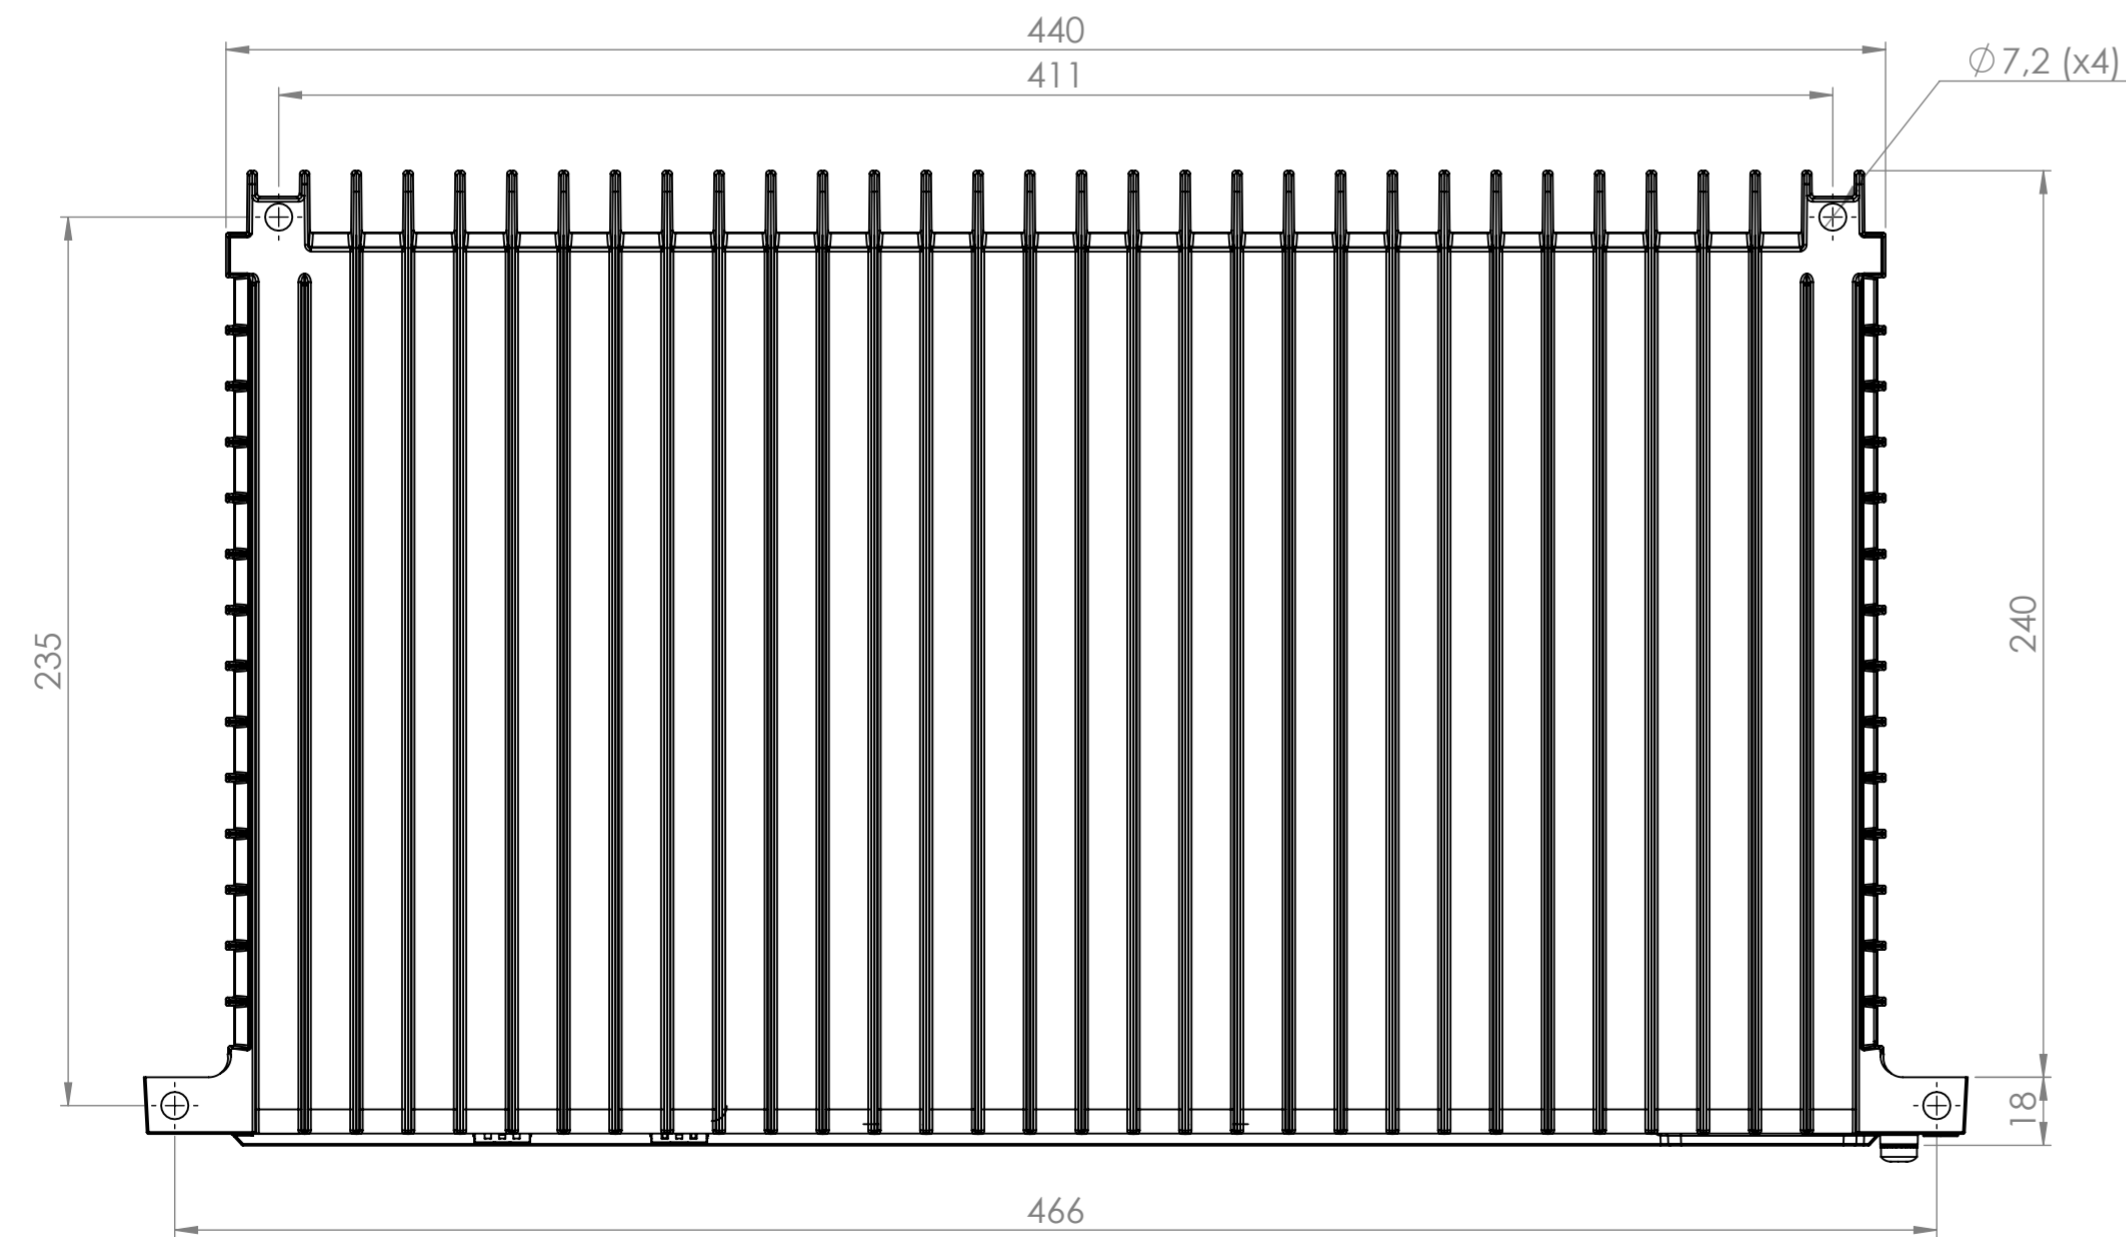

| REVISIONS | | | | |
|-----------|--|----------|----------|------------|
| Rev | Description | Designer | Approved | Date |
| 03 | Frontpanel changed | KTN | KU | 2020-04-24 |
| 04 | Color changed to Steel Blue and product has been updated | ODB | KU | 2020-04-24 |

| Material/Notes | | Notes | | Tolerance ±1 mm | |
|-----------------------------|-----|-------------------------|------------------|-----------------|-------|
| Westermo | | RedFox-5528-F4G-T24G-LV | | Designer | Sheet |
| KTN | KLI | 2020-04-24 | 1:2 | 1(1) | |
| Drawing No: 3641-4510-UD-04 | | | Status: Approved | | |