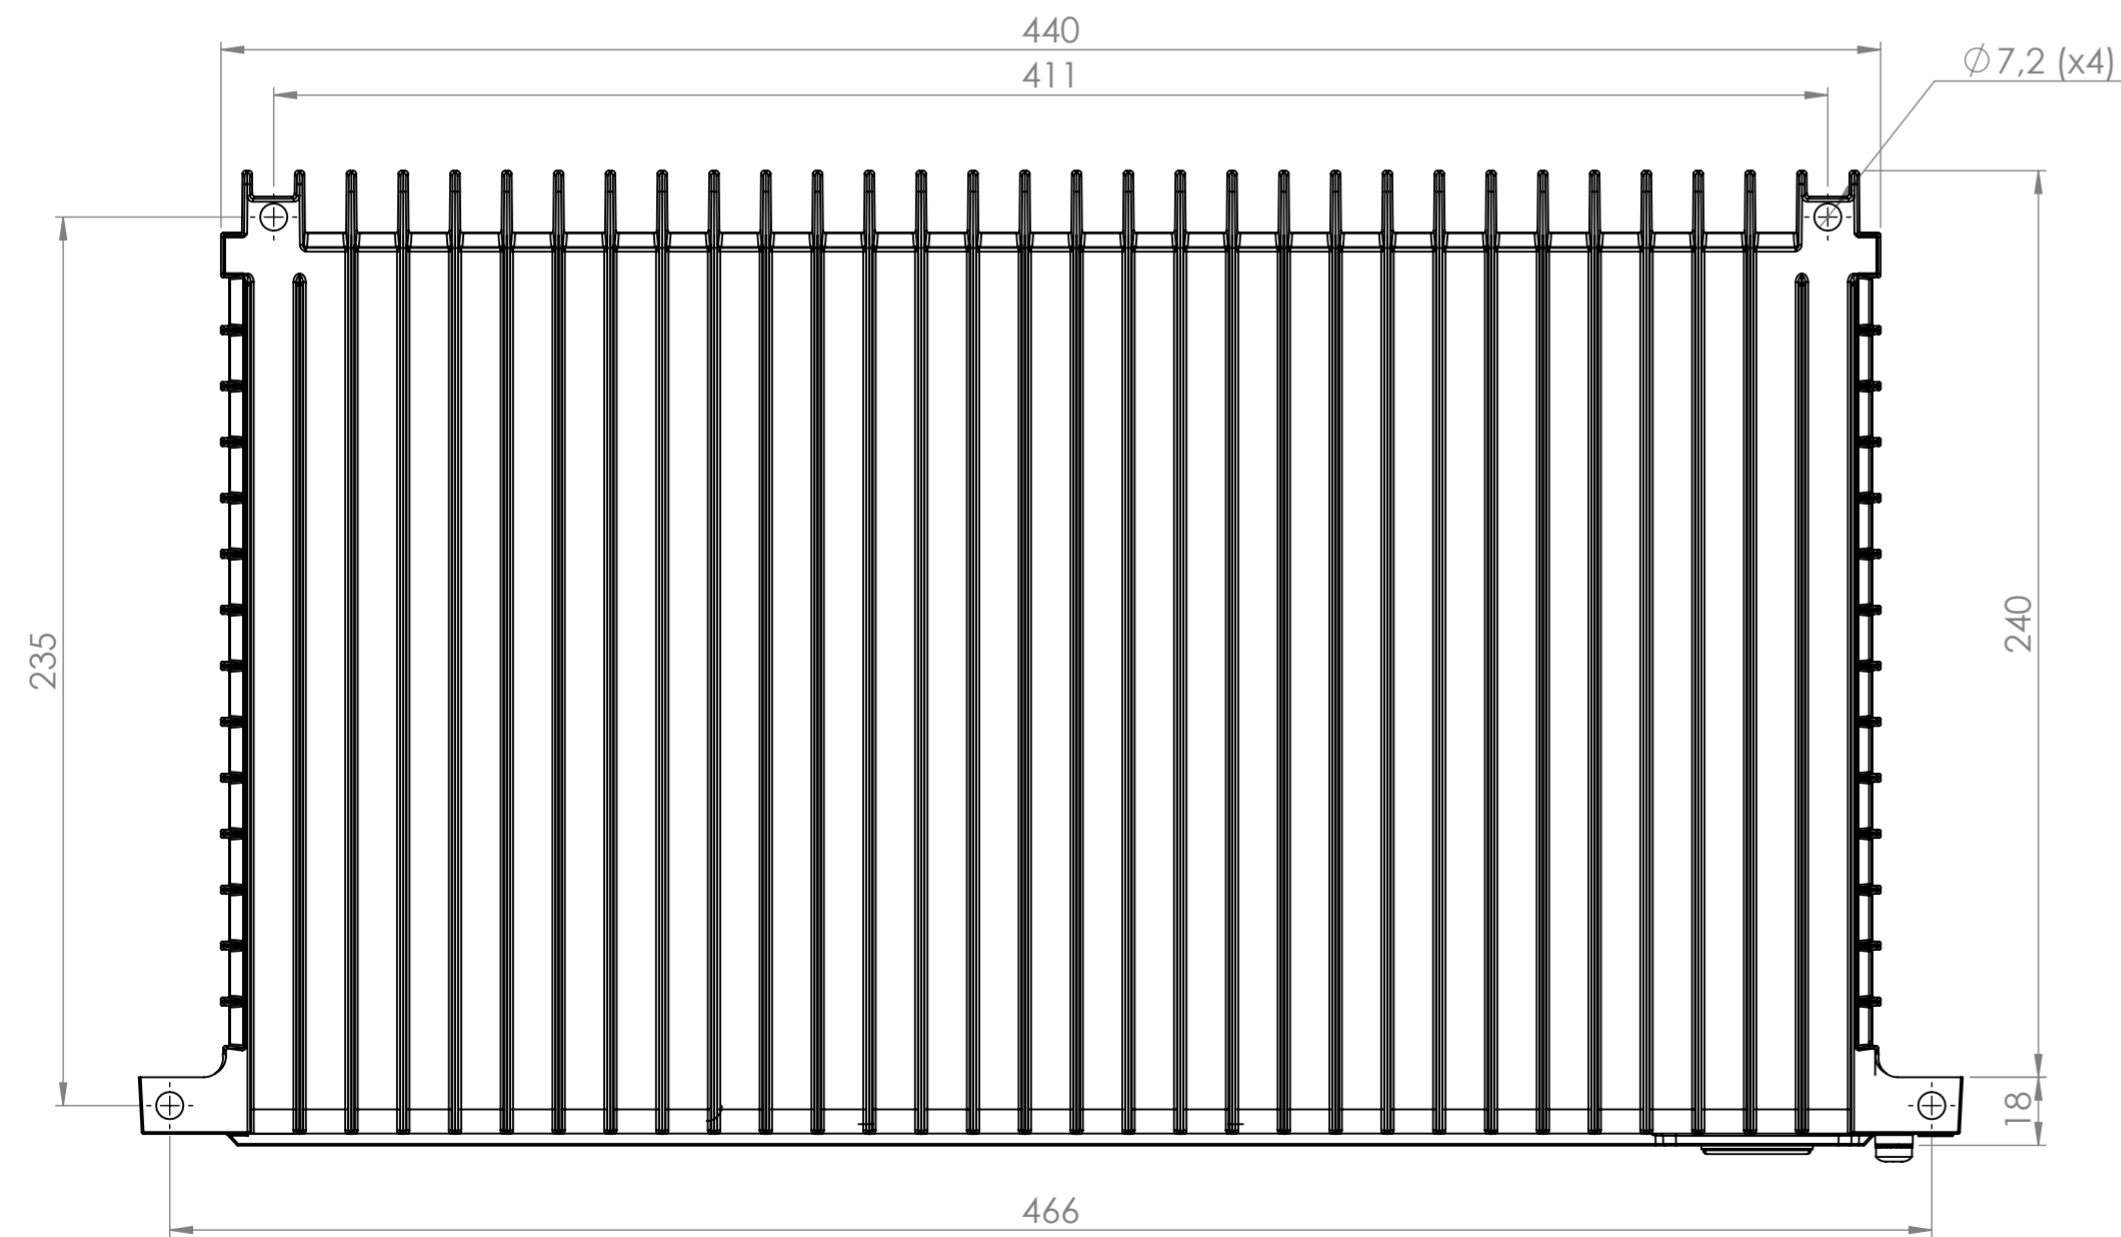

REVISIONS				
Rev	Description	Designer	Approved	Date
01	Created	KTN	KU	2020-04-24
02	Color changed to Steel Blue	ODB	KU	2020-06-11

Material/Notes		Notes		Tolerance ±1 mm	
westernmo		RedFox-5528-T28G-HV		Designer	Sheet
				Approved	1(1)
				Date	Scale
				2020-04-24	1:2
				3641-4508-UD-02	Approved