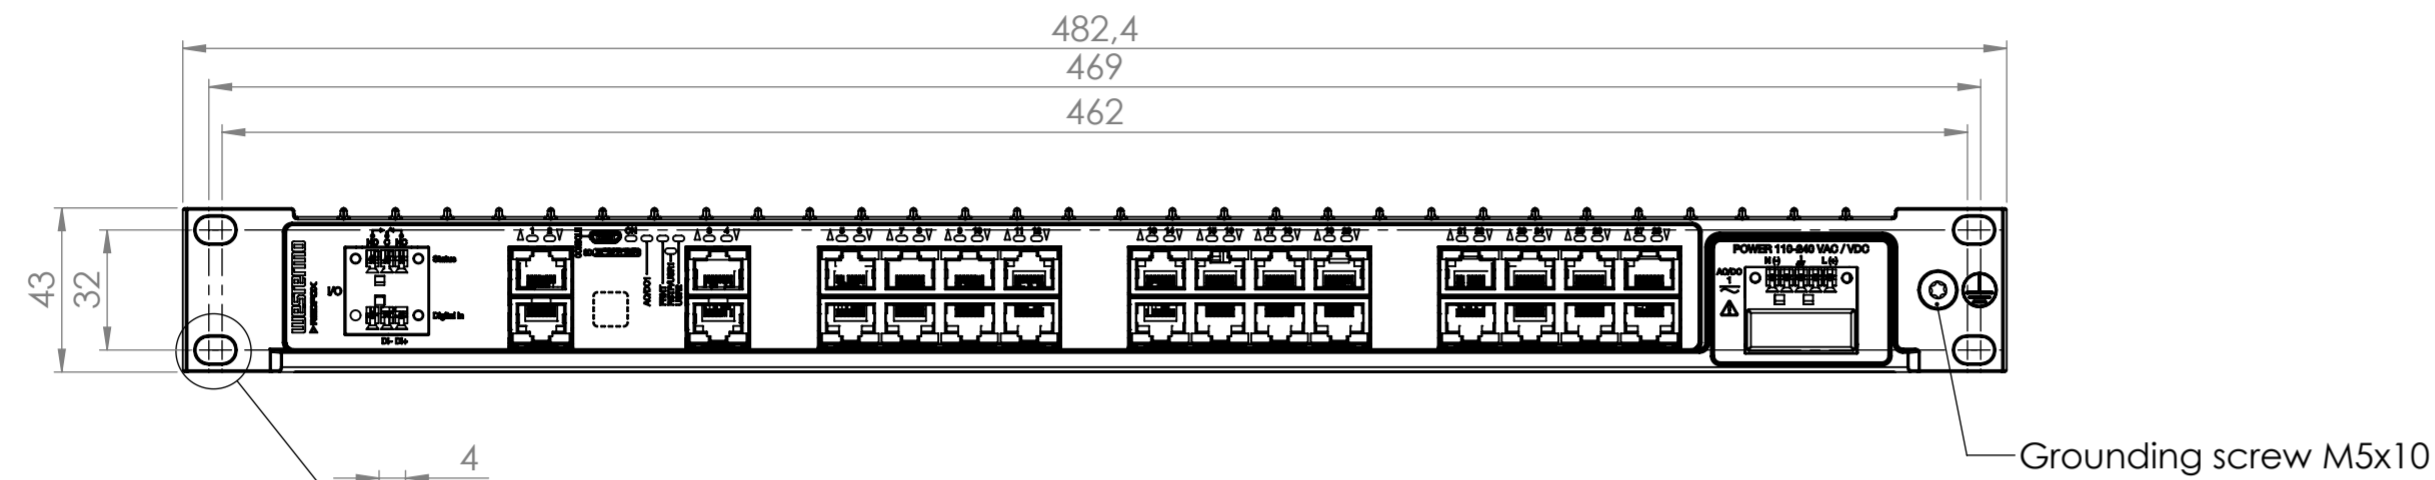

REVISIONS				
Rev	Description	Designer	Approved	Date
01	Created	KTN	KU	2020-04-24
02	Color changed to Steel Blue	ODB	KU	2020-06-11

Material/Notes		Notes		Tolerance ±1 mm	
westernmo		RedFox-5528-T28G-HV		Designer	Sheet
				Approved	1(1)
				Date	Scale
				2020-04-24	1:2
				3641-4508-UD-02	Approved