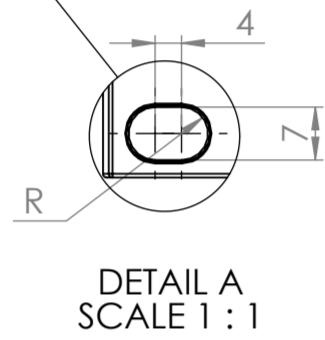

REVISIONS				
Rev	Description	Designer	Approved	Date
01	Created	KTN	KU	2020-04-24
02	Color changed to Steel Blue	ODB	KU	2020-06-11

Material/Notes		Notes		Tolerance ±1 mm	
westernmo		RedFox-5528-T28G-HV		Designer	Sheet
				Approved	1(1)
				Date	Scale
				2020-04-24	1:2
				3641-4508-UD-02	Approved