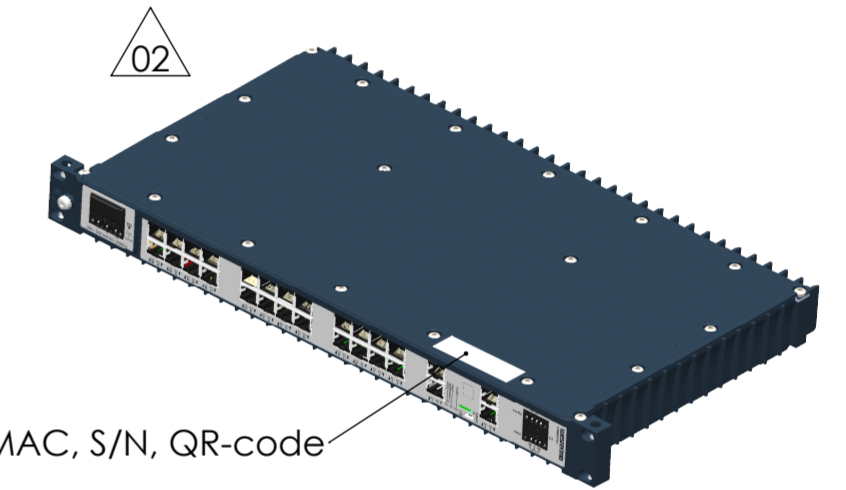

REVISIONS				
Rev	Description	Designer	Approved	Date
01	Created	KTN	KU	2020-04-24
02	Color changed to Steel Blue	ODB	KU	2020-06-11

Material/Notes		Notes		Tolerance ±1 mm	
westernmo		RedFox-5528-T28G-HV		Designer	Sheet
				Approved	1(1)
				Date	Scale
				2020-04-24	1:2
				3641-4508-UD-02	Approved