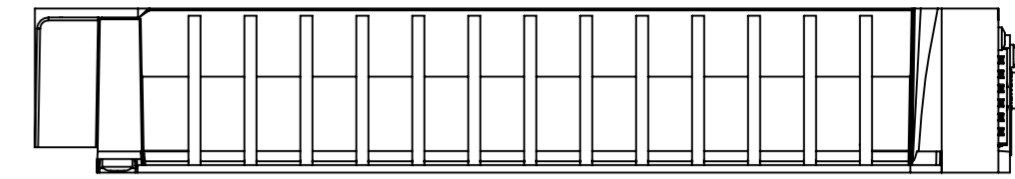

REVISIONS				
Rev	Description	Designer	Approved	Date
01	Created	KTN	KU	2021-06-30

DETAIL A
SCALE 1:1

grounding screw M5x10

Label: P/N, Type, Power, MAC, S/N, QR-code

© 2021 Westermo Network Technologies AB - All rights reserved

	RedFox 5728-F4G-T24G-LVLV	Designer KTN	Approved KLI	Date 2021-06-30	Scale 1:2	Sheet 1(1)
		Drawing No. 3641-4355-UD-01			Status Approved	