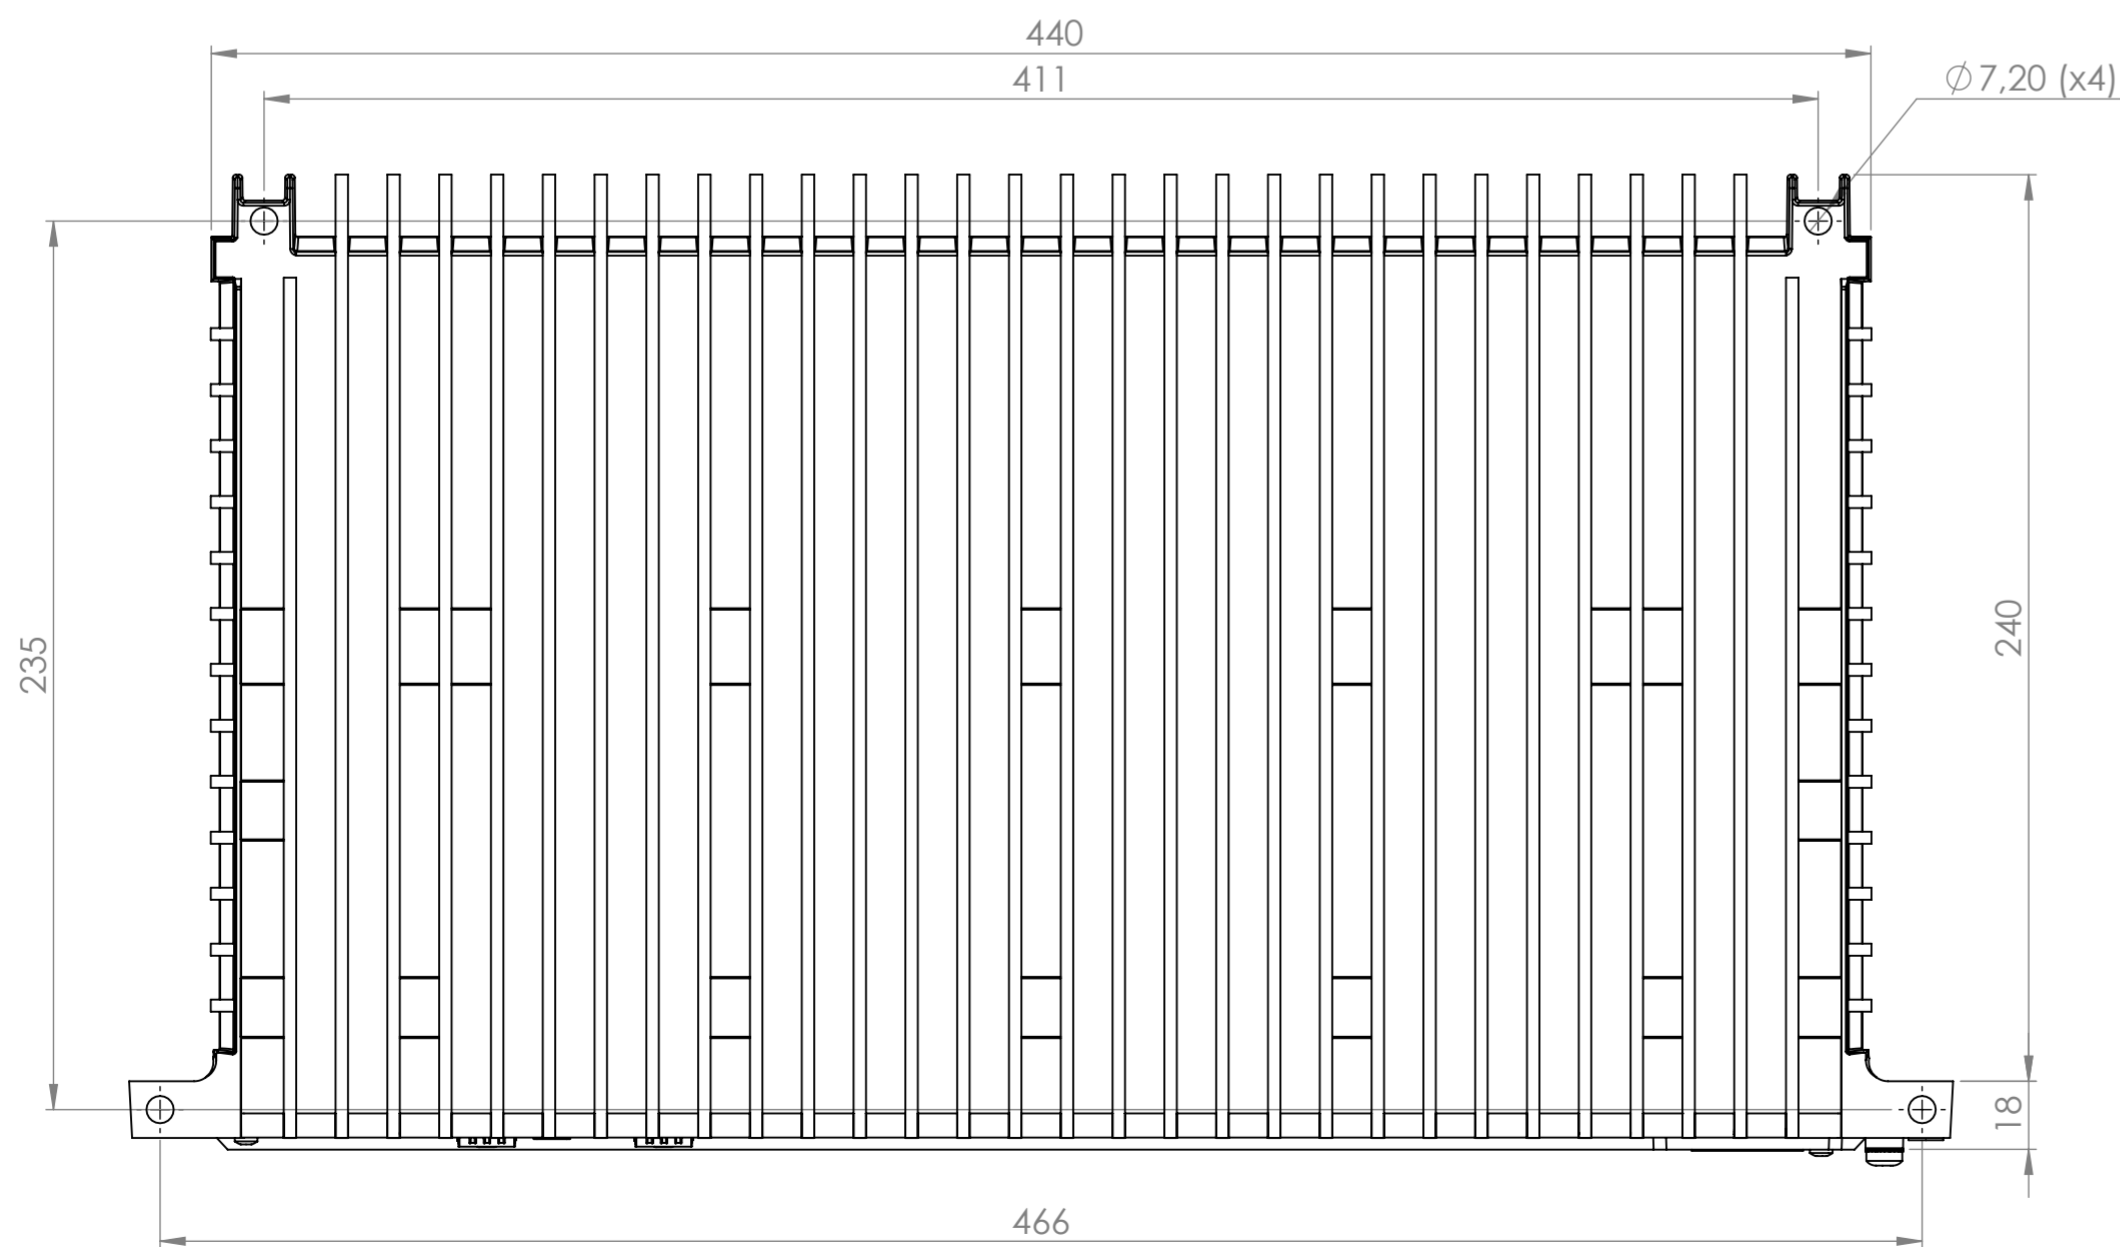

REVISIONS				
Rev	Description	Designer	Approved	Date
01	Created	KTN	KU	2021-06-30

DETAIL A
SCALE 1:1

grounding screw M5x10

Label: P/N, Type, Power, MAC, S/N, QR-code

© 2021 Westermo Network Technologies AB - All rights reserved

	RedFox 5728-F4G-T24G-LVLV	Designer KTN	Approved KLI	Date 2021-06-30	Scale 1:2	Sheet 1(1)
		Drawing No. 3641-4355-UD-01			Status Approved	