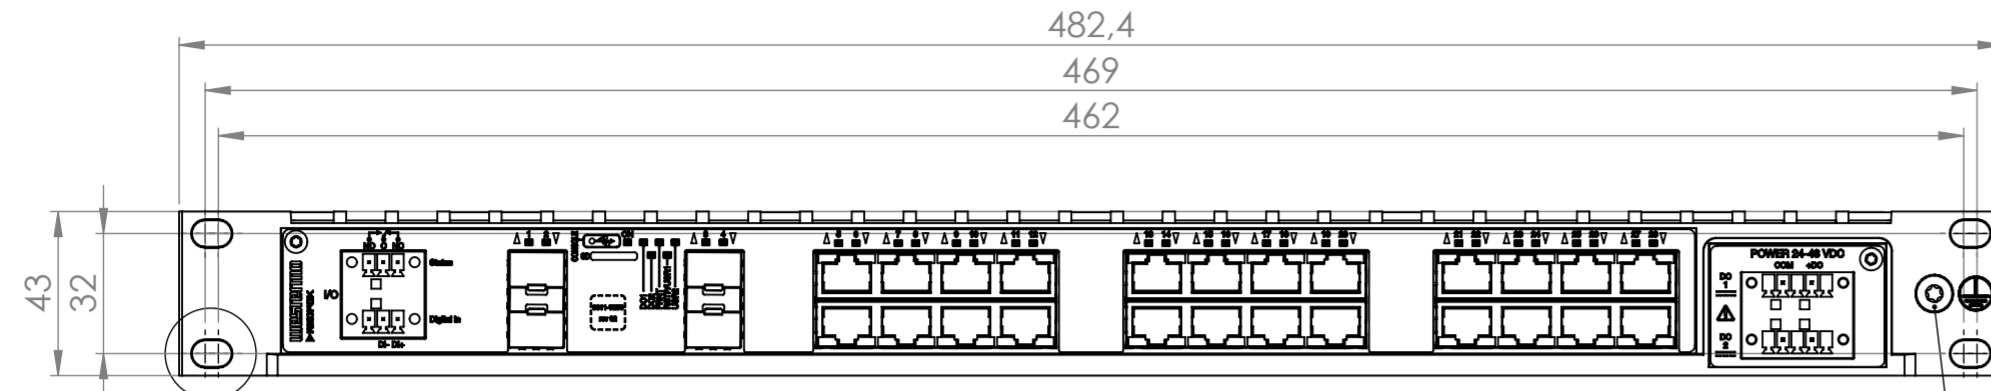

REVISIONS				
Rev	Description	Designer	Approved	Date
01	Created	KTN	KU	2021-06-30

DETAIL A
SCALE 1:1

grounding screw M5x10

Label: P/N, Type, Power, MAC, S/N, QR-code

© 2021 Westermo Network Technologies AB - All rights reserved

	RedFox 5728-F4G-T24G-LVLV	Designer KTN	Approved KLI	Date 2021-06-30	Scale 1:2	Sheet 1(1)
		Drawing No. 3641-4355-UD-01			Status Approved	