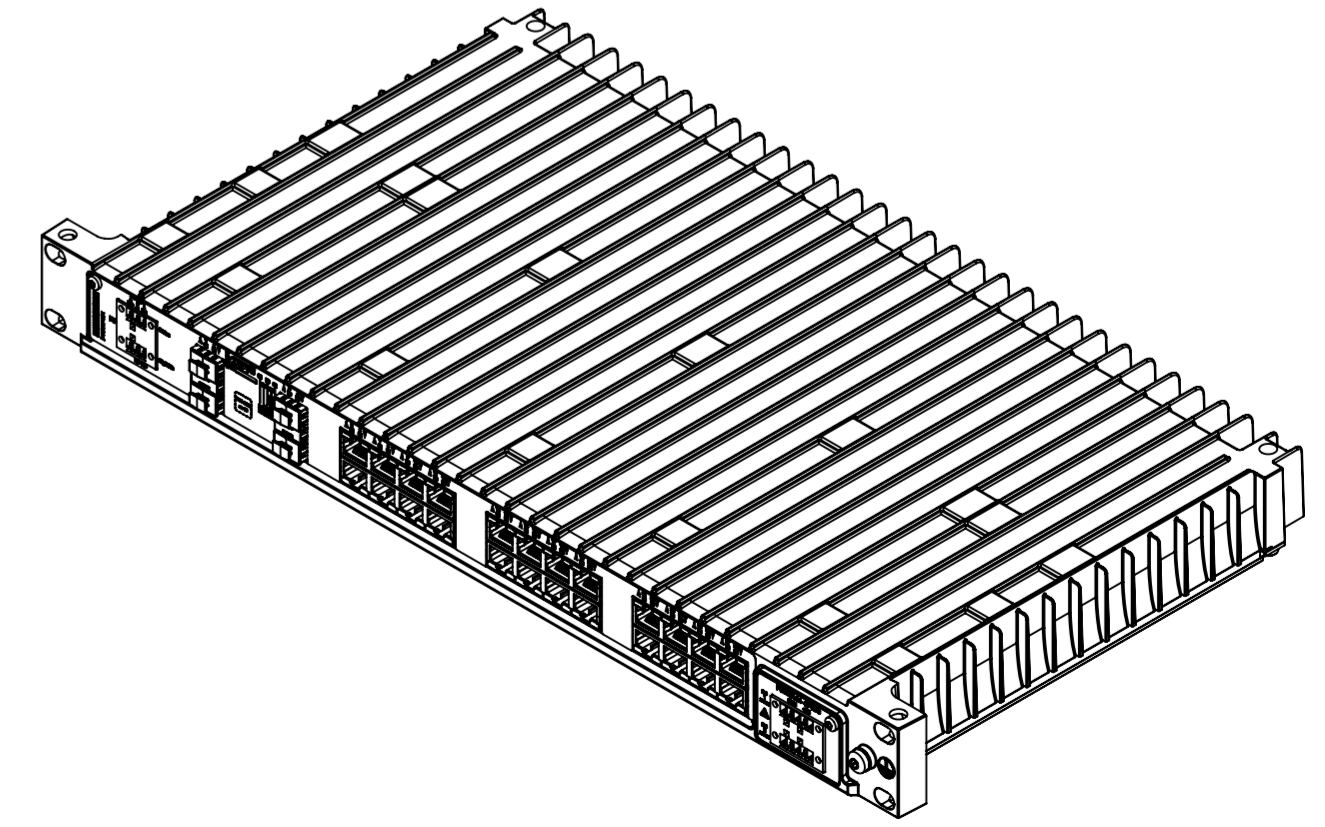

REVISIONS				
Rev	Description	Designer	Approved	Date
01	Created	KTN	KU	2021-06-30

DETAIL A
SCALE 1:1

grounding screw M5x10

Label: P/N, Type, Power, MAC, S/N, QR-code

© 2021 Westermo Network Technologies AB - All rights reserved

	RedFox 5728-F4G-T24G-LVLV	Designer KTN	Approved KLI	Date 2021-06-30	Scale 1:2	Sheet 1(1)
		Drawing No. 3641-4355-UD-01			Status Approved	