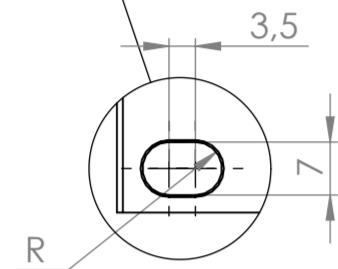

REVISIONS				
Rev	Description	Designer	Approved	Date
01	Created	KTN	KU	2021-06-30

DETAIL A
SCALE 1:1

grounding screw M5x10

Label: P/N, Type, Power, MAC, S/N, QR-code

© 2021 Westermo Network Technologies AB - All rights reserved

	RedFox 5728-F4G-T24G-LVLV	Designer KTN	Approved KLI	Date 2021-06-30	Scale 1:2	Sheet 1(1)
		Drawing No. 3641-4355-UD-01			Status Approved	