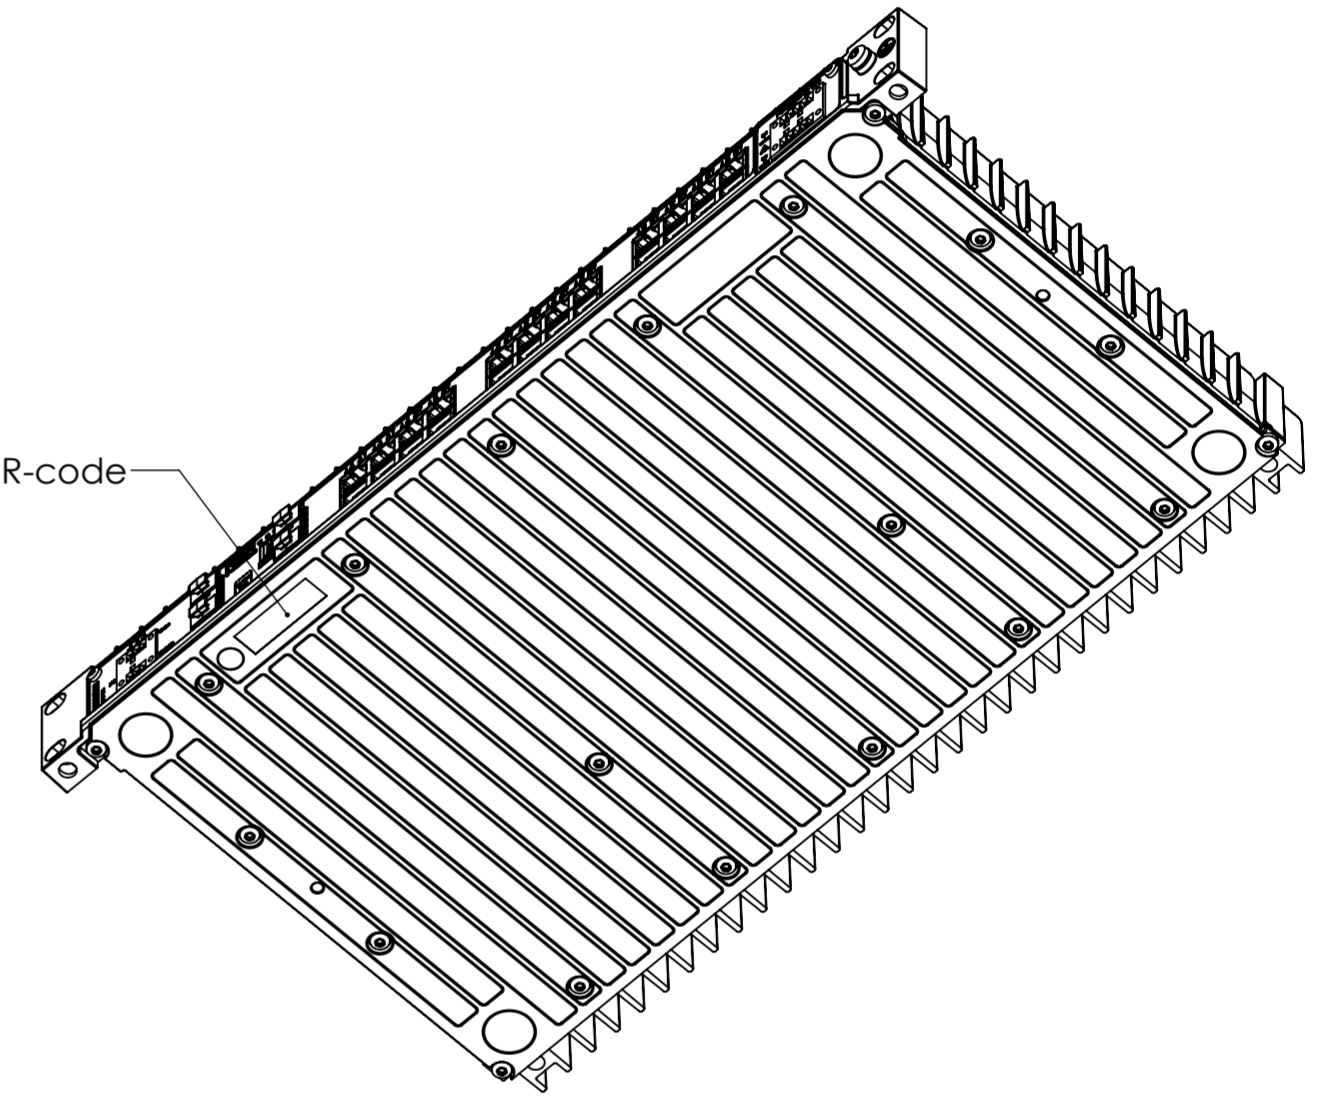

REVISIONS				
Rev	Description	Designer	Approved	Date
01	Created	KTN	KU	2021-06-30

DETAIL A
SCALE 1:1

grounding screw M5x10

Label: P/N, Type, Power, MAC, S/N, QR-code

© 2021 Westermo Network Technologies AB - All rights reserved

	RedFox 5728-F4G-T24G-LVLV	Designer KTN	Approved KLI	Date 2021-06-30	Scale 1:2	Sheet 1(1)
		Drawing No. 3641-4355-UD-01			Status Approved	