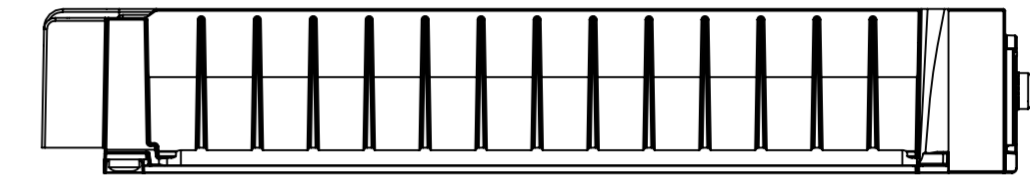

		REVISIONS		
Rev	Description	Designer	Approved	Date
01	Created	KTN	KU	2021-05-03

Material/Notes		Notes		Tolerance ±1 mm	
westermo		RedFox-7528-F4G10-F12G-T12G-LV		Designer	Sheet
KTN	KLI	2021-05-03	1:2	1(1)	
Drawing No: 3641-4540-UD-01			Approved		