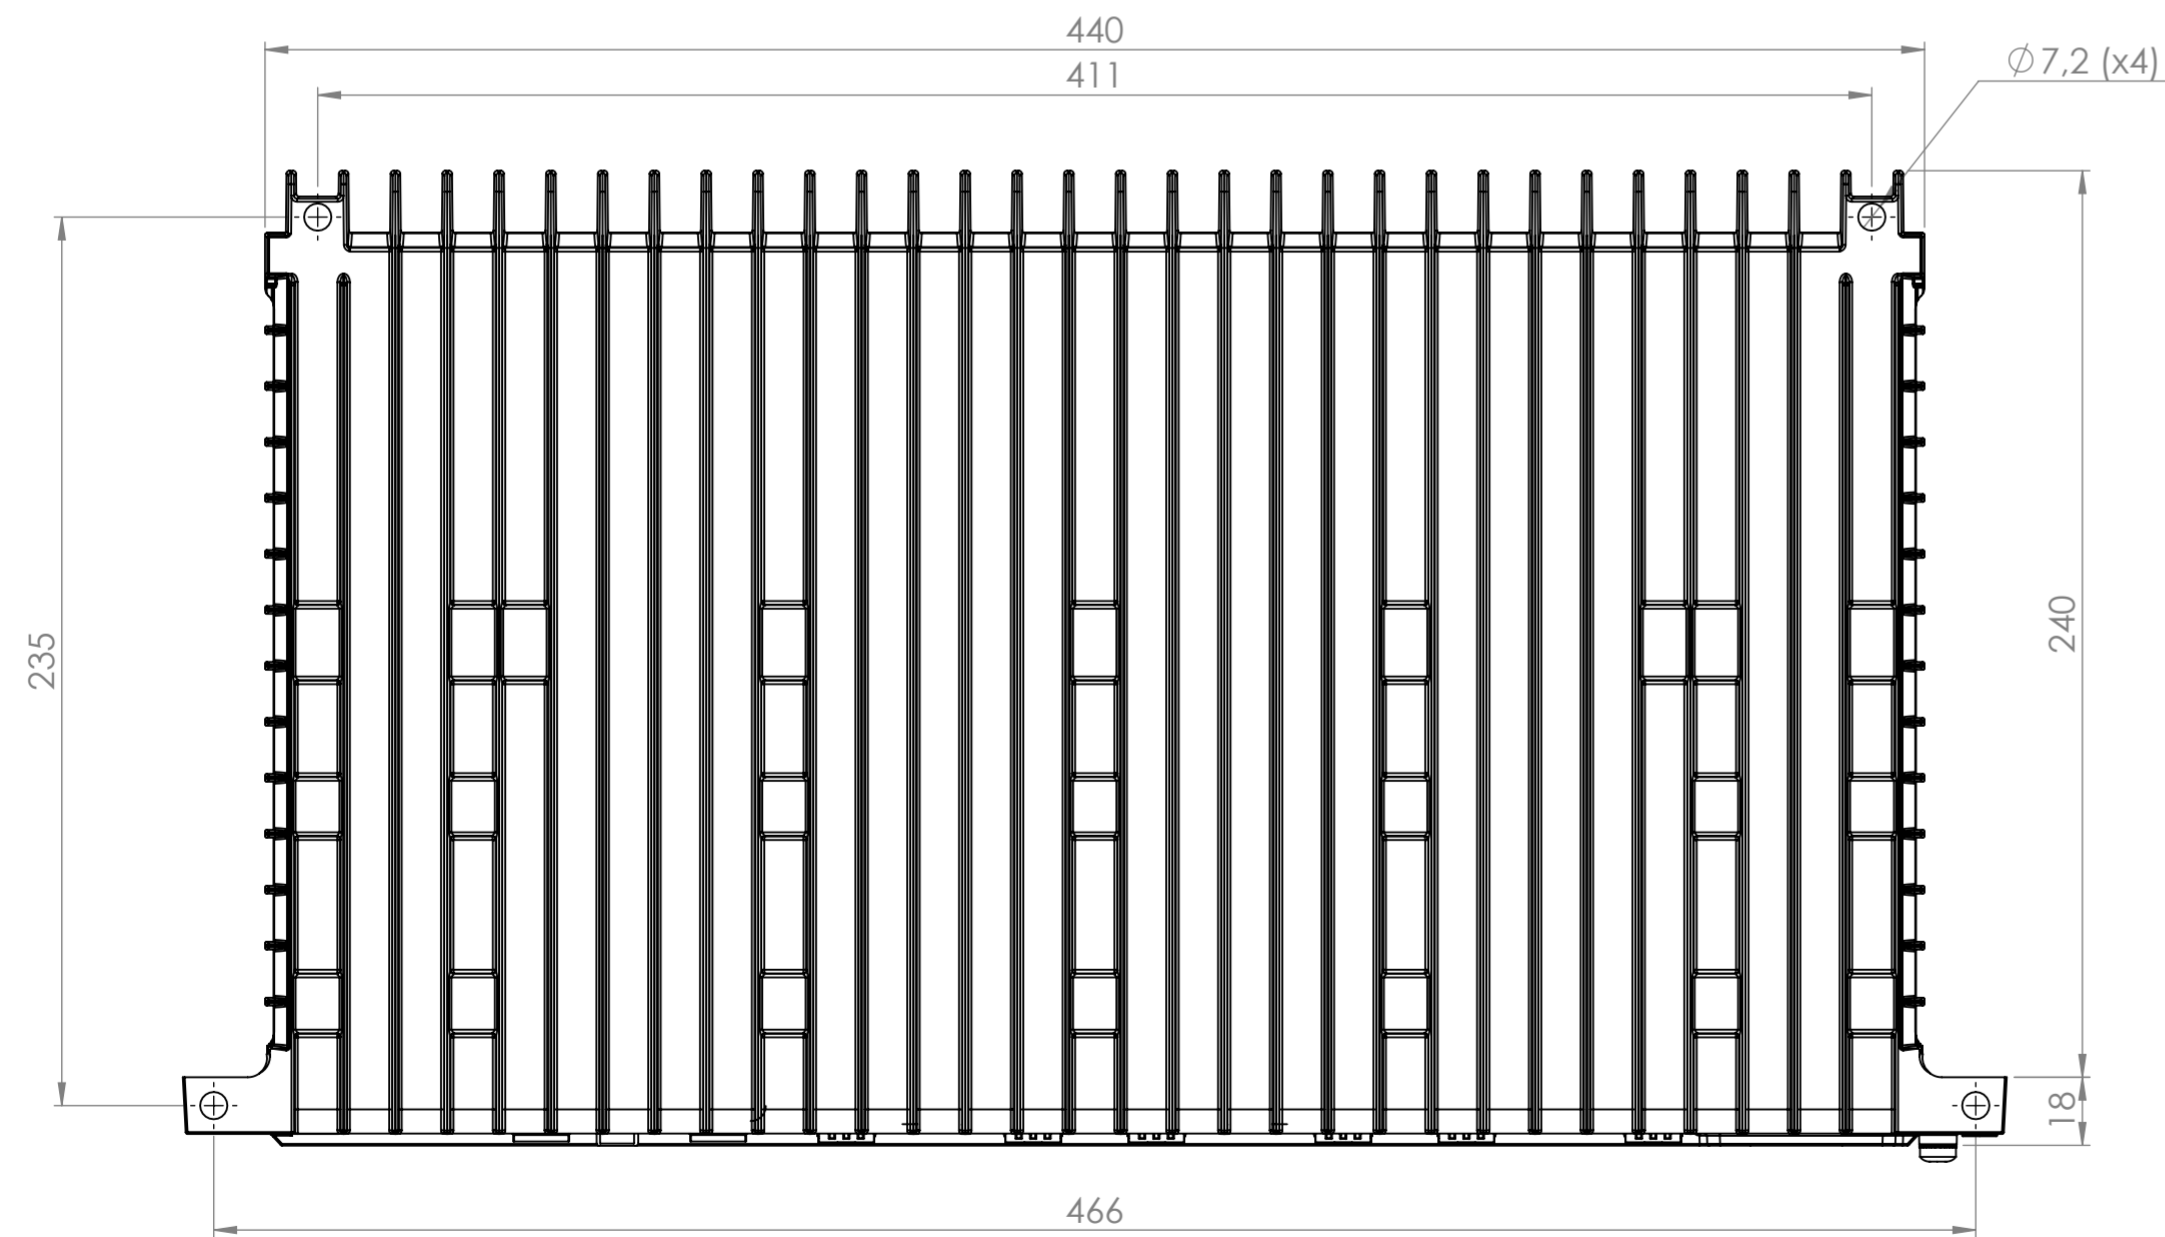

		REVISIONS		
Rev	Description	Designer	Approved	Date
01	Created	KTN	KU	2021-05-03

Material/Notes		Notes		Tolerance ±1 mm	
westermo		RedFox-7528-F4G10-F12G-T12G-LV		Designer	Sheet
KTN	KLI	2021-05-03	1:2	1(1)	
Drawing No: 3641-4540-UD-01			Approved		