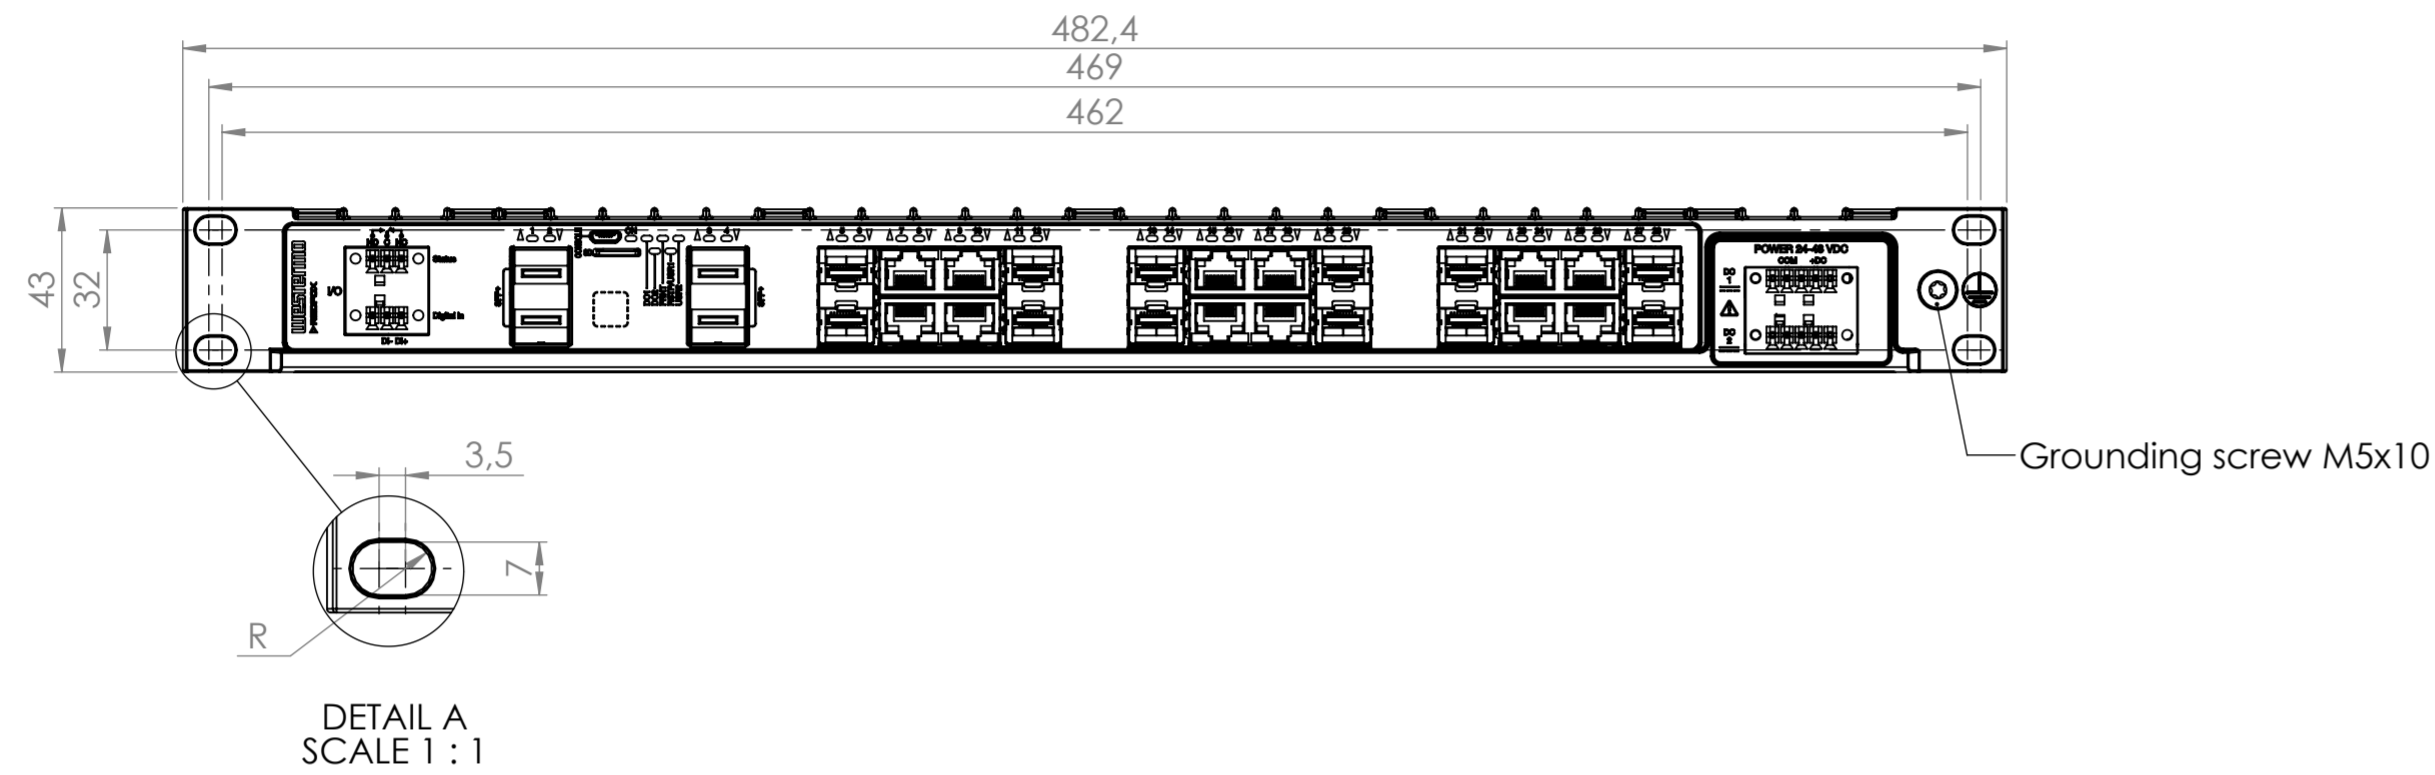

		REVISIONS		
Rev	Description	Designer	Approved	Date
01	Created	KTN	KU	2021-05-03

Material/Notes		Notes		Tolerance ±1 mm	
westermo		RedFox-7528-F4G10-F12G-T12G-LV		Designer	Sheet
KTN	KLI	2021-05-03	1:2	1(1)	
Drawing No: 3641-4540-UD-01			Approved		