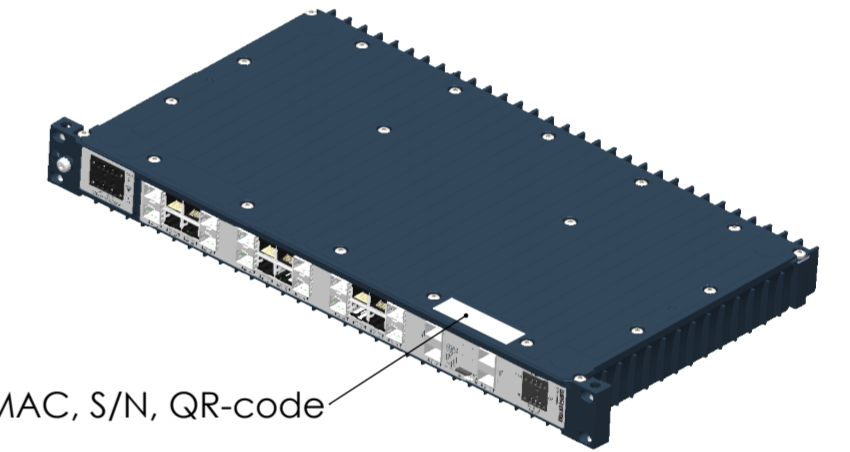

		REVISIONS		
Rev	Description	Designer	Approved	Date
01	Created	KTN	KU	2021-05-03

Material/Notes		Notes		Tolerance ±1 mm	
westermo		RedFox-7528-F4G10-F12G-T12G-LV		Designer	Sheet
KTN	KLI	2021-05-03	1:2	1(1)	
Drawing No: 3641-4540-UD-01			Approved		