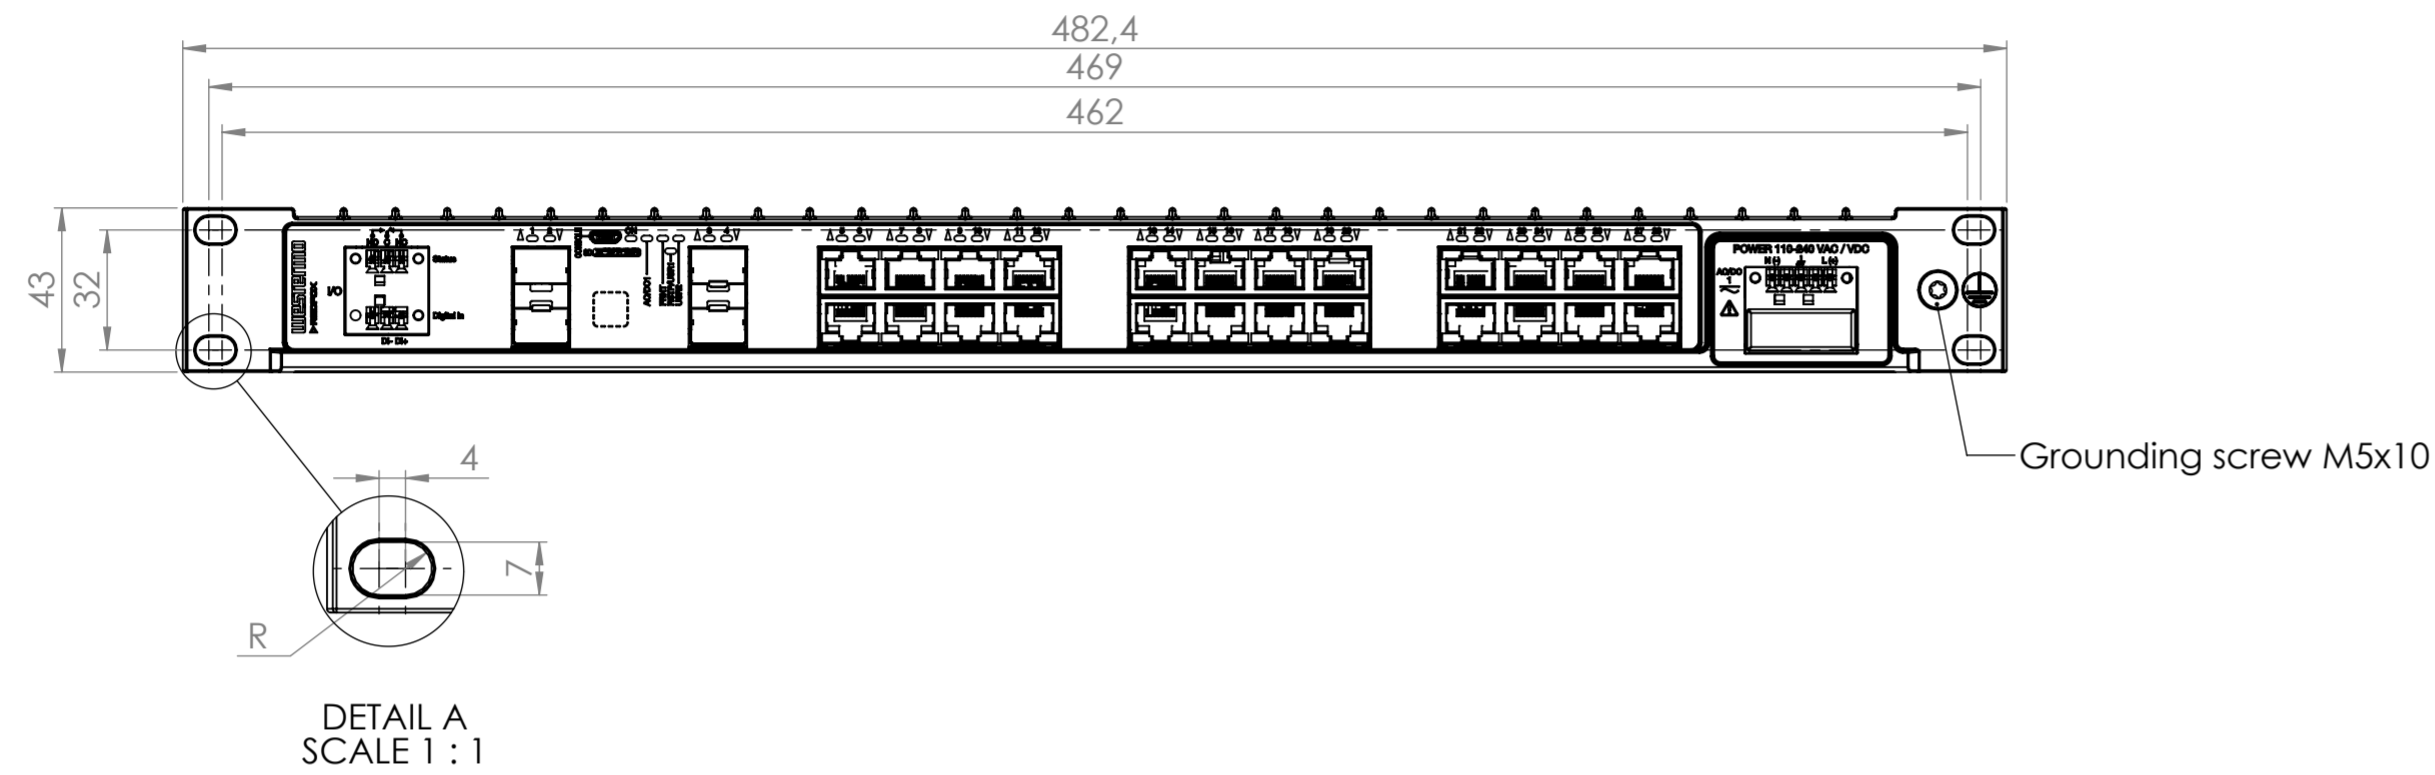

REVISIONS				
Rev	Description	Designer	Approved	Date
01	Created	KTN	KU	2020-04-24
02	Color changed to Steel Blue	ODB	KU	2020-06-11

Material/Notes		Notes		Tolerance ±1 mm	
<b>westernmo</b>	Designation	RedFox-5528-F4G-T24G-HV	Designer	KTN	Approved
	Drawing No.	3641-4518-UD-02	Date	2020-07-07	Scale
			Sheet	1:2	1(1)
				Status	Approved