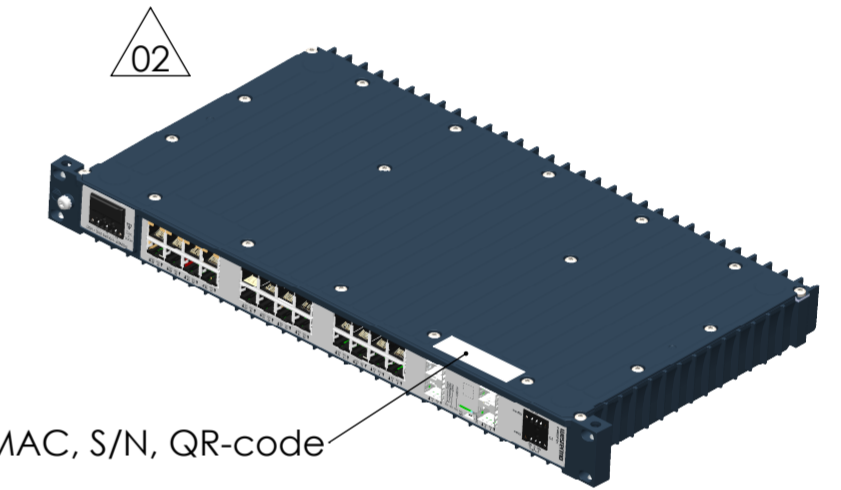

REVISIONS				
Rev	Description	Designer	Approved	Date
01	Created	KTN	KU	2020-04-24
02	Color changed to Steel Blue	ODB	KU	2020-06-11

Material/Notes		Notes		Tolerance ±1 mm	
<b>westernmo</b>	Designation	RedFox-5528-F4G-T24G-HV	Designer	KTN	Approved
	Drawing No.	3641-4518-UD-02	Date	2020-07-07	Scale
			Sheet	1:2	1(1)
				Status	Approved