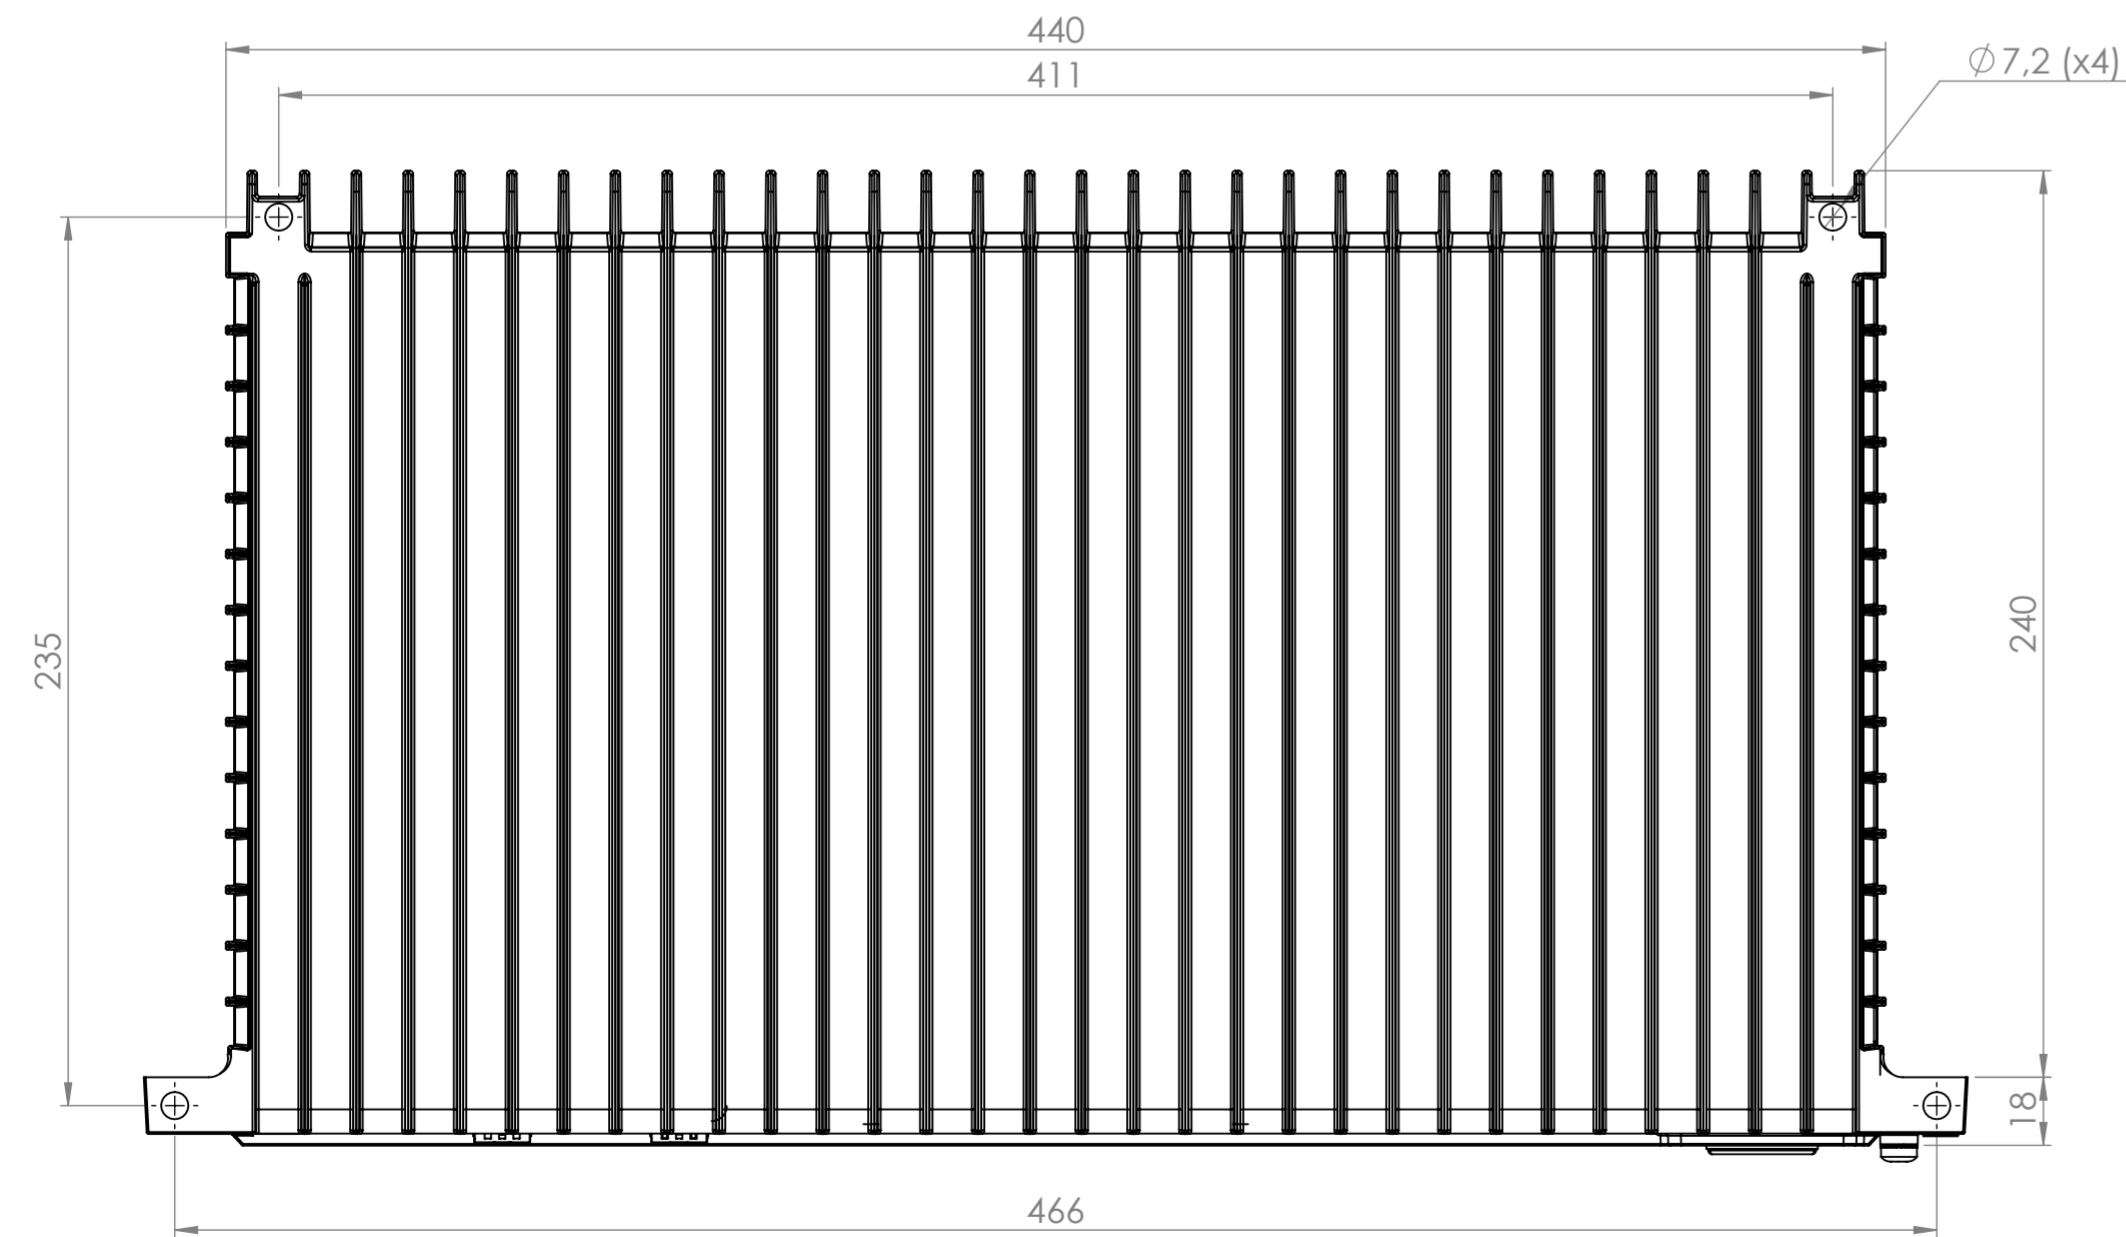

REVISIONS				
Rev	Description	Designer	Approved	Date
01	Created	KTN	KU	2020-04-24
02	Color changed to Steel Blue	ODB	KU	2020-06-11

Material/Notes		Notes		Tolerance ±1 mm	
<b>westernmo</b>	Designation	RedFox-5528-F4G-T24G-HV	Designer	KTN	Approved
	Drawing No.	3641-4518-UD-02	Date	2020-07-07	Scale
			Sheet	1:2	1(1)
				Status	Approved