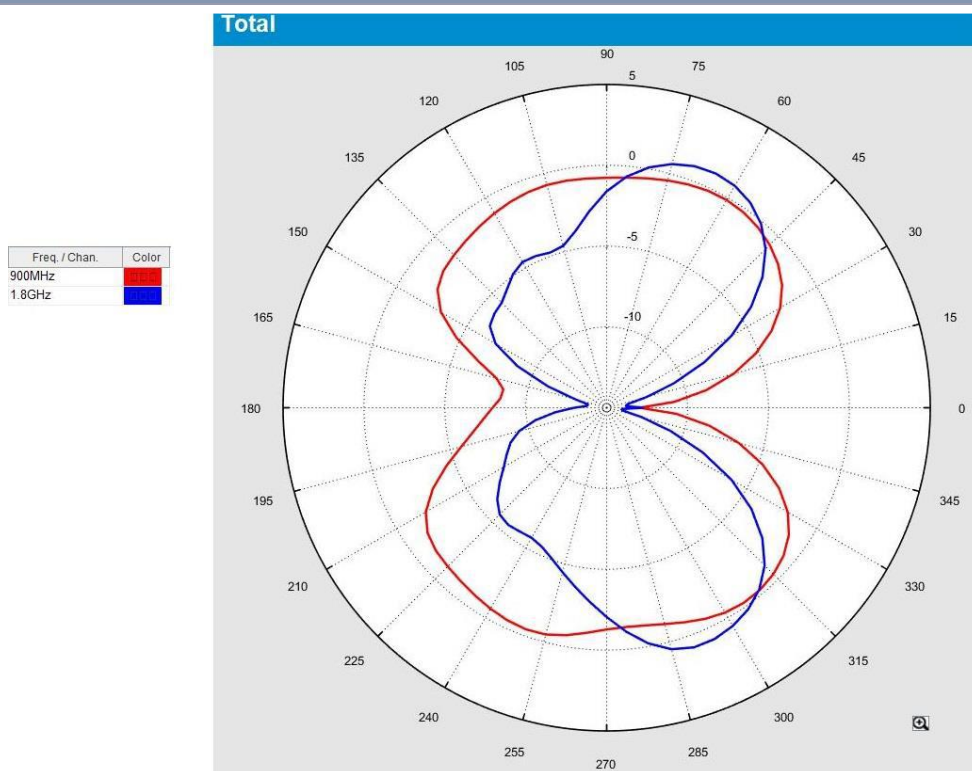

Other

This part is RoHS compliant

Radiation Pattern

Frequency (MHz)	Return Loss (dB)	VSWR	Efficiency (%)	Gain (dBi)
900	-18.94	1.26	74.99	0.45
1800	-11.88	1.69	47.86	1.05

Additional Part Required

See Antenna Part Guide